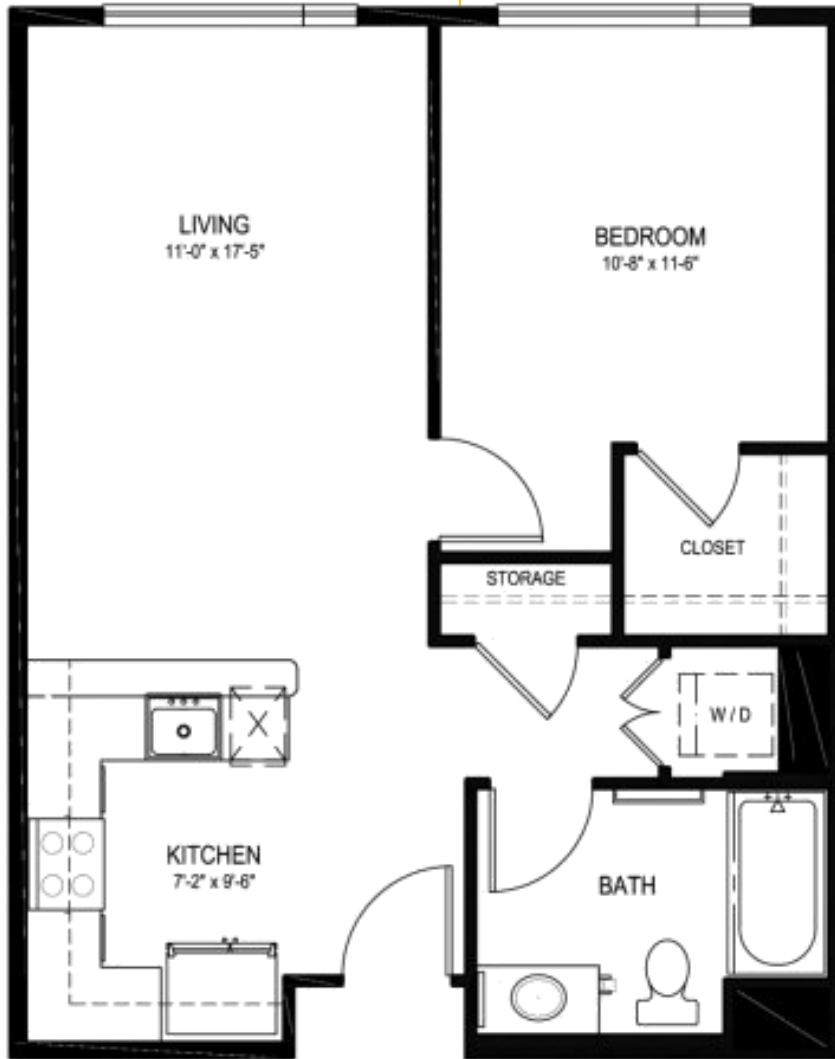

LINDEN

LADD

ONE BED | ONE BATH

621 SQ FT

LEVEL 2-4

1250 EAST BURNSIDE | PORTLAND, OR 97214
503-208-3127 | LINDEN@GRANDPEAKS.COM | WWW.LINDENPDX.COM