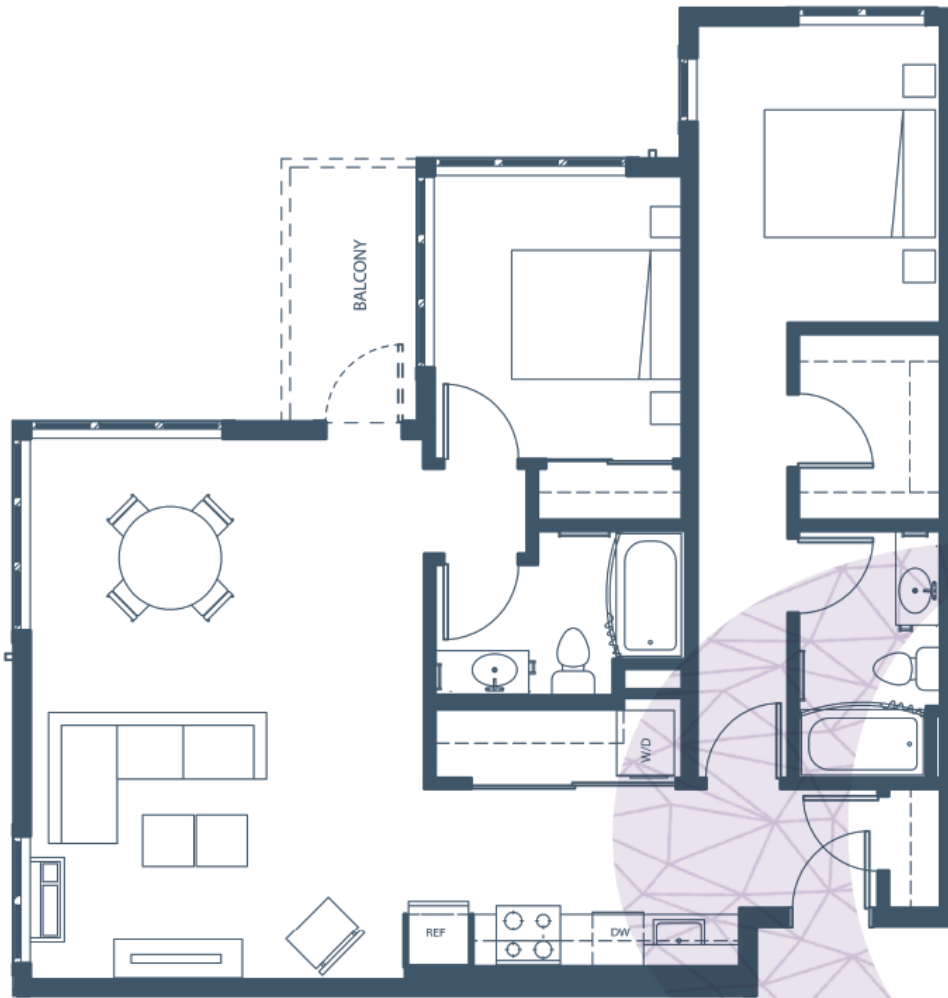

B7

2 Bedroom | 2 Bath | 1,071 ft²

APARTMENT #

DEPOSIT

RENT

OTHER

MOVE-IN DATE

Floor plans are not to scale; square footage is approximate.