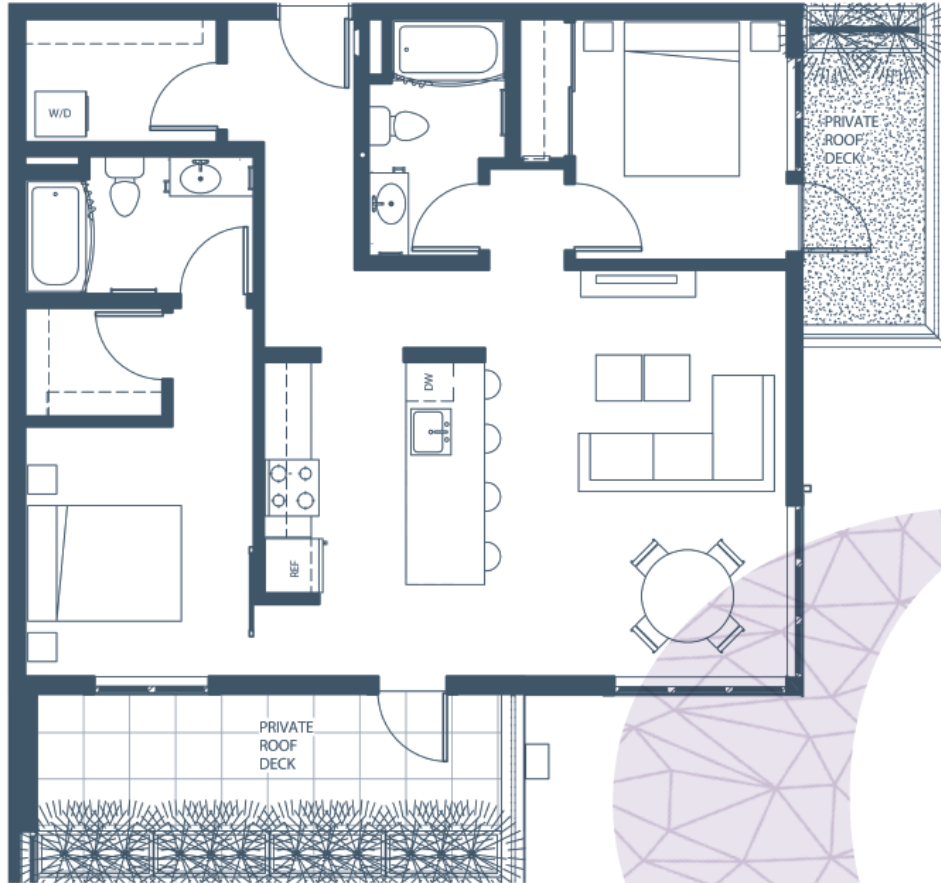

B5 | 2 Bedroom | 2 Bath | 1,033 ft²

APARTMENT #

DEPOSIT

RENT

OTHER

MOVE-IN DATE

Floor plans are not to scale; square footage is approximate.

Attwell