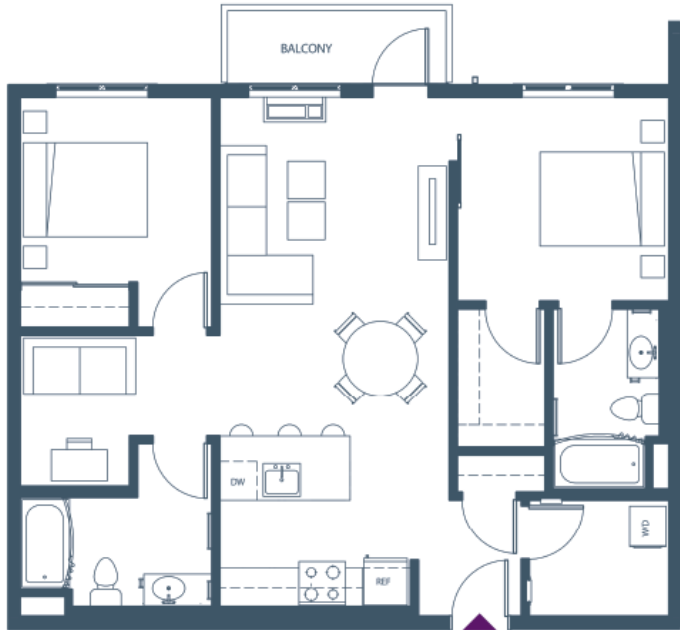

B10

2 Bedroom | Den | 2 Bath | 1,041 ft²

B10-ANSI

APARTMENT #

DEPOSIT

RENT

OTHER

.....