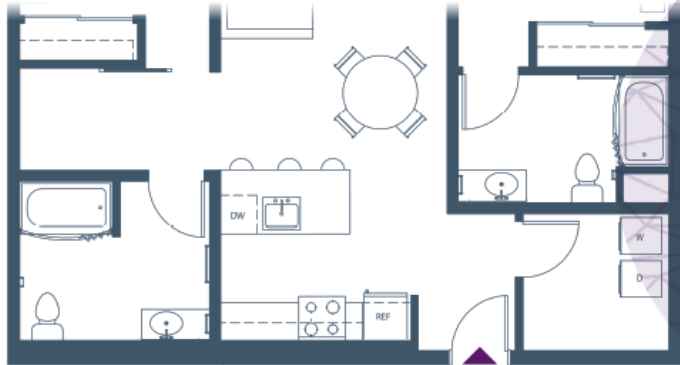

B10

2 Bedroom | Den | 2 Bath | 1,041 ft²

B10-ANSI

APARTMENT #

DEPOSIT

RENT

OTHER

.....

MOVE-IN DATE

Floor plans are not to scale; square footage is approximate.

Attwell

OFF MAIN

STAY IN TOUCH:

AttwellOffMain

12850 SW Ash Street
Tigard, Oregon 97223

PHONE: 503-620-9366