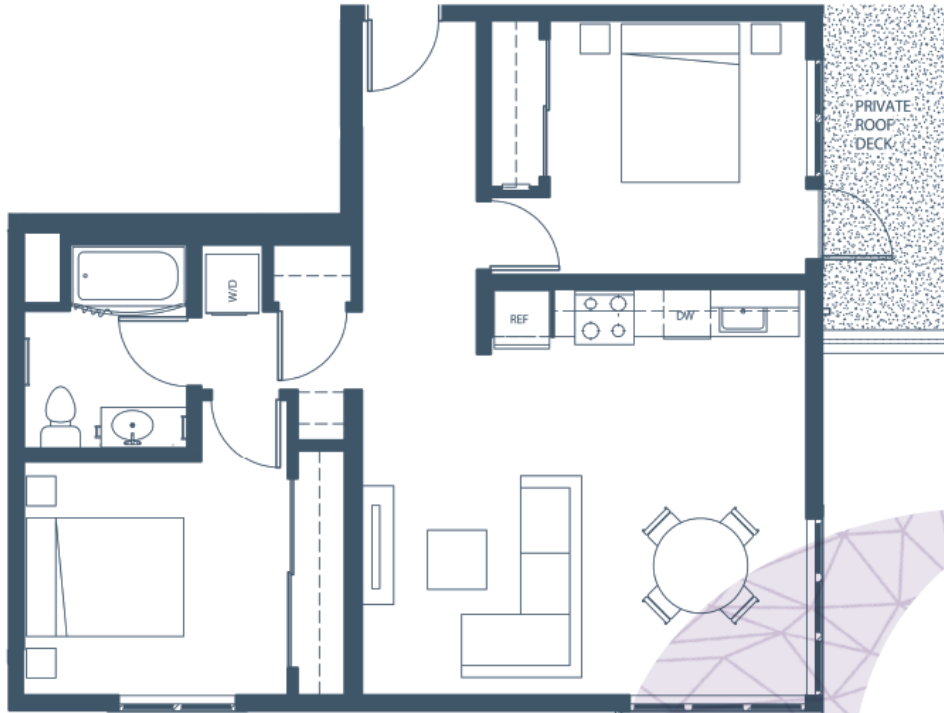

B1-2 2 Bedroom | 1 Bath | 908 ft²

APARTMENT # _____
DEPOSIT _____
RENT _____
OTHER _____
MOVE-IN DATE _____

Floor plans are not to scale; square footage is approximate.

Attwell

OFF MAIN

STAY IN TOUCH:

[AttwellOffMain](#)