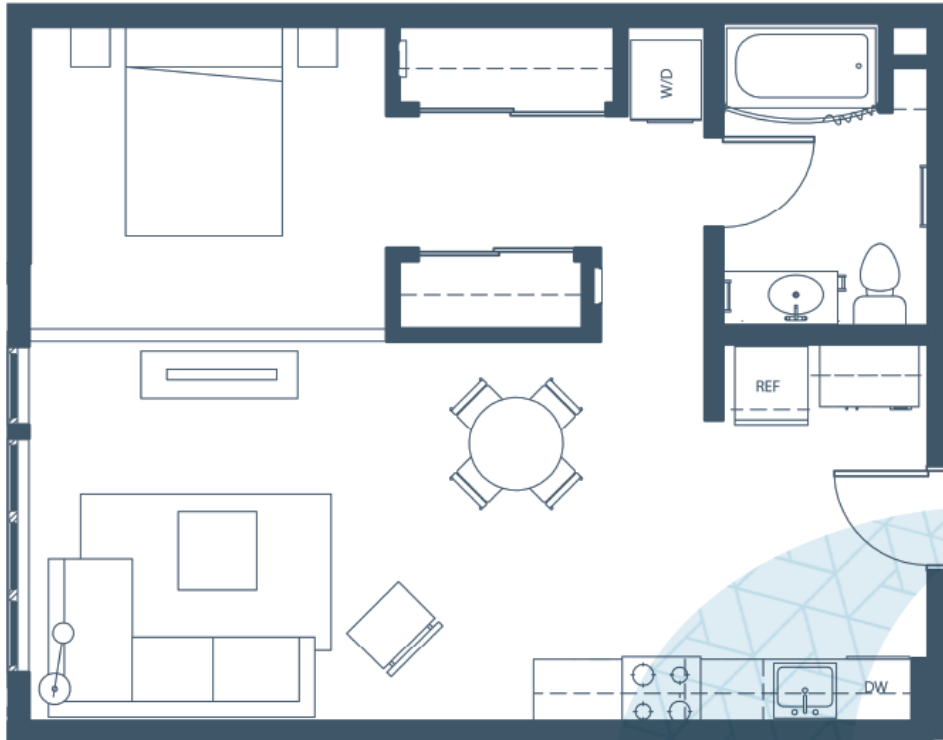

A9

1 Bedroom Loft | 1 Bath | 698 ft²

APARTMENT #

DEPOSIT

RENT

OTHER

MOVE-IN DATE

Floor plans are not to scale; square footage is approximate.