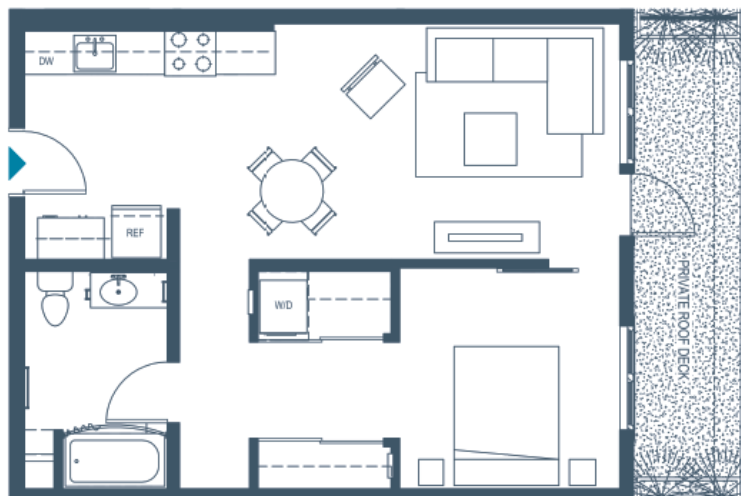

A8 | 1 Bedroom | 1 Bath | 691 ft²

A8-ANSI

APARTMENT #

DEPOSIT

RENT

OTHER

MOVE-IN DATE

Floor plans are not to scale; square footage is approximate.