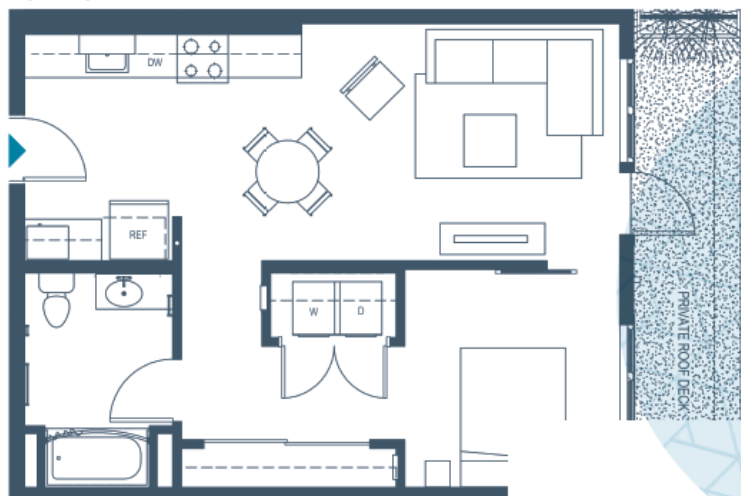

A8 | 1 Bedroom | 1 Bath | 691 ft²

A8-ANSI

APARTMENT #

DEPOSIT

RENT

OTHER

MOVE-IN DATE

Floor plans are not to scale; square footage is approximate.