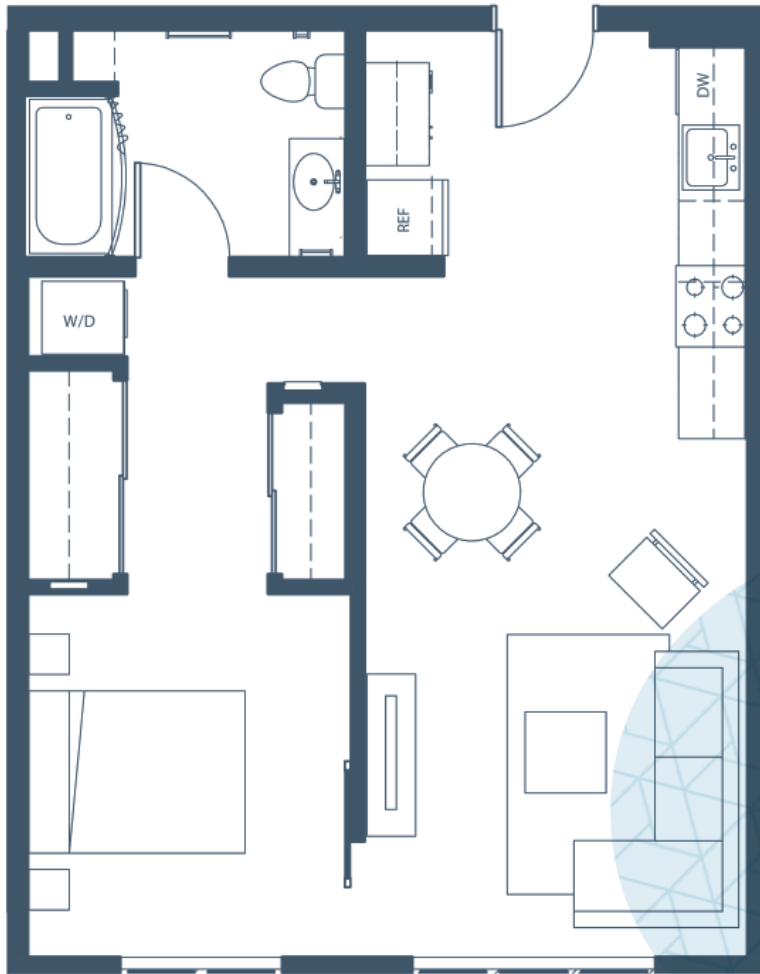

1 Bedroom | 1 Bath | 688 ft<sup>2</sup>

APARTMENT # .....

DEPOSIT .....

RENT .....

OTHER .....

MOVE-IN DATE .....

Floor plans are not to scale; square footage is approximate.

**Attwell**  
OFF MAIN