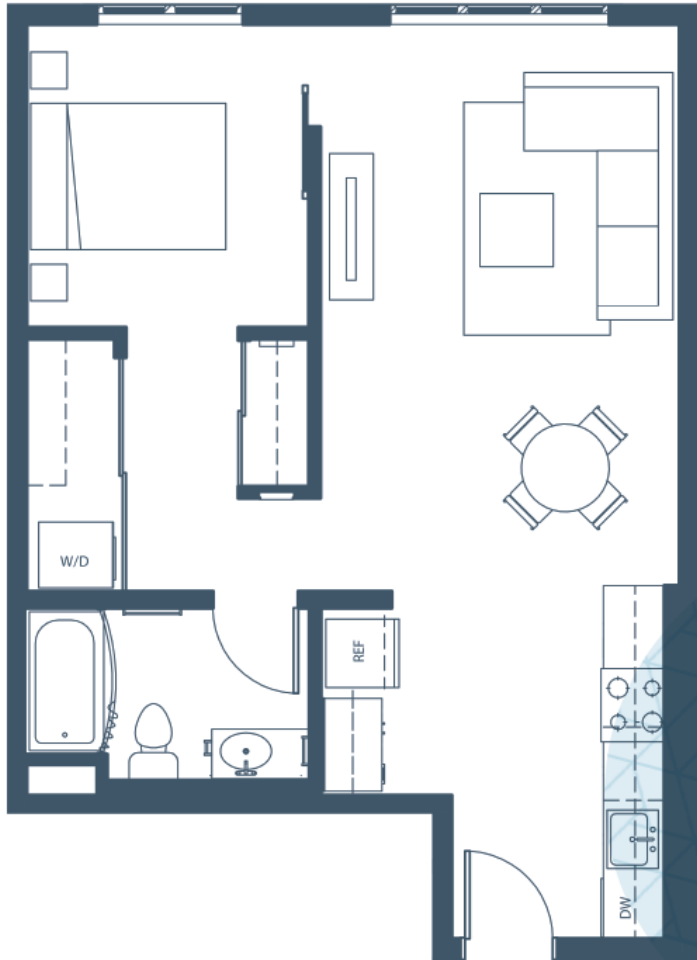

**A6** | 1 Bedroom | 1 Bath | 681 ft<sup>2</sup>

APARTMENT # .....

DEPOSIT .....

RENT .....

OTHER .....

MOVE-IN DATE .....

Floor plans are not to scale; square footage is approximate.

**Attwell**  
OFF MAIN