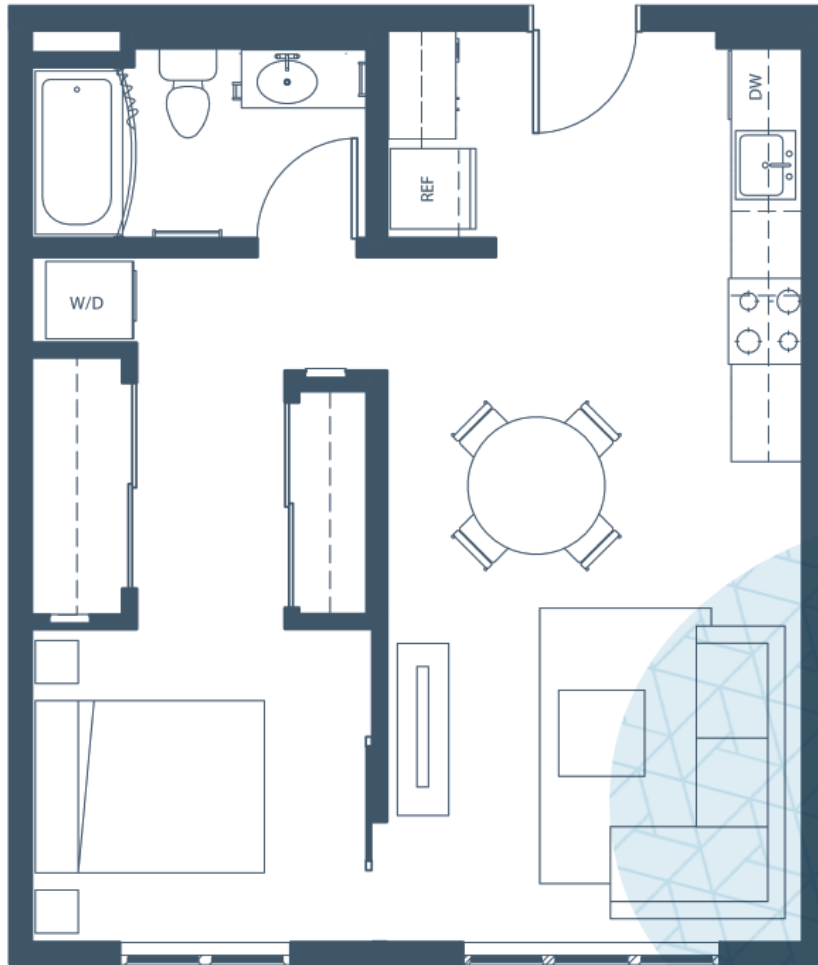

A2 | 1 Bedroom | 1 Bath | 640 ft²

APARTMENT #

DEPOSIT

RENT

OTHER

.....

MOVE-IN DATE

Floor plans are not to scale; square footage is approximate.