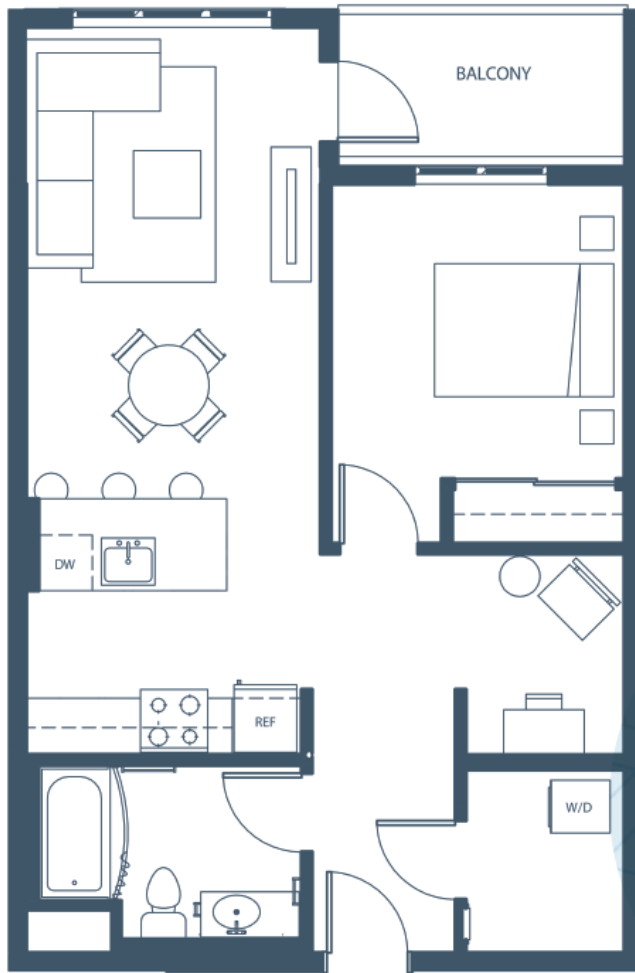

A14 | 1 Bedroom | Den | 1 Bath | 770 ft²

APARTMENT #

DEPOSIT

RENT

OTHER

MOVE-IN DATE

Floor plans are not to scale; square footage is approximate.

Attwell