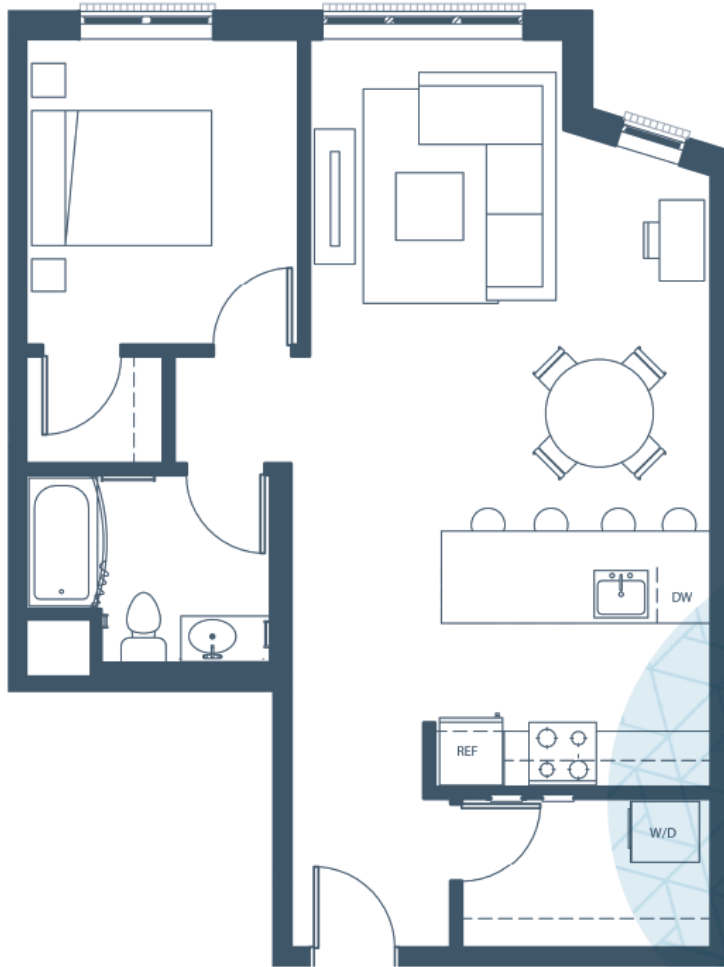

A13 | 1 Bedroom | 1 Bath | 821 ft²

APARTMENT #

DEPOSIT

RENT

OTHER

MOVE-IN DATE

Floor plans are not to scale; square footage is approximate.

Attwell