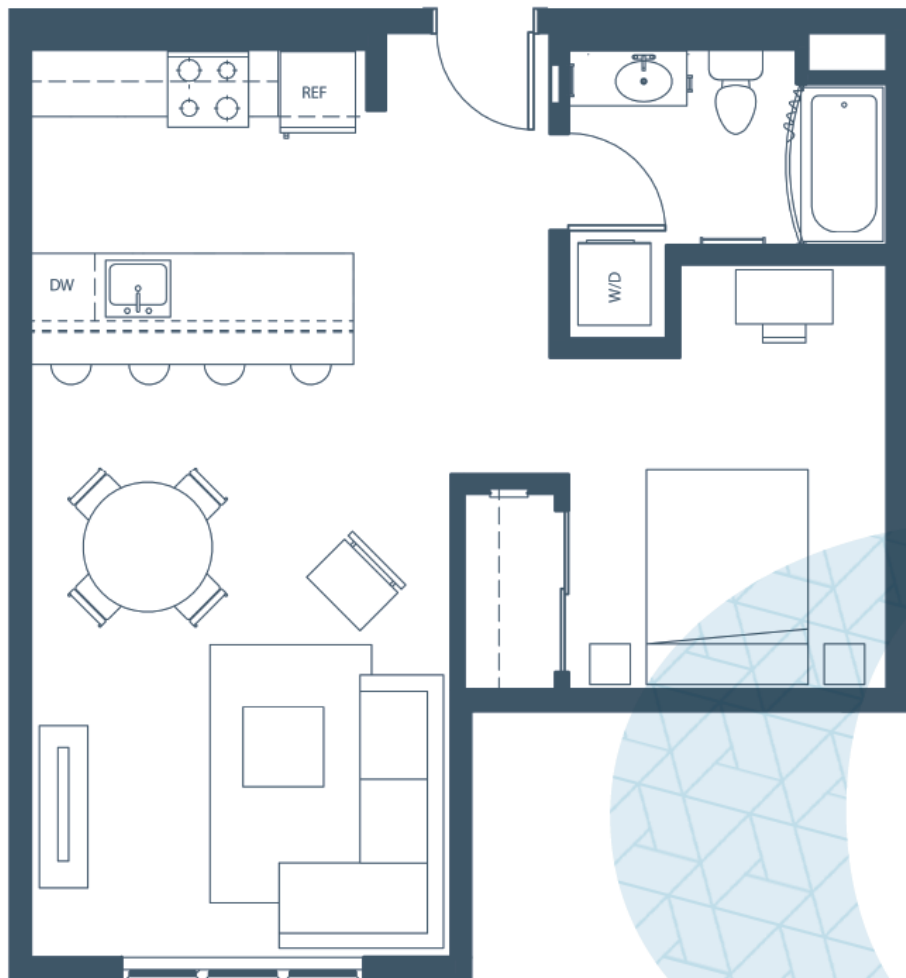

1 Bedroom Loft | 1 Bath | 710 ft²

APARTMENT #

DEPOSIT

RENT

OTHER

MOVE-IN DATE

Floor plans are not to scale; square footage is approximate.

Attwell
OFF MAIN