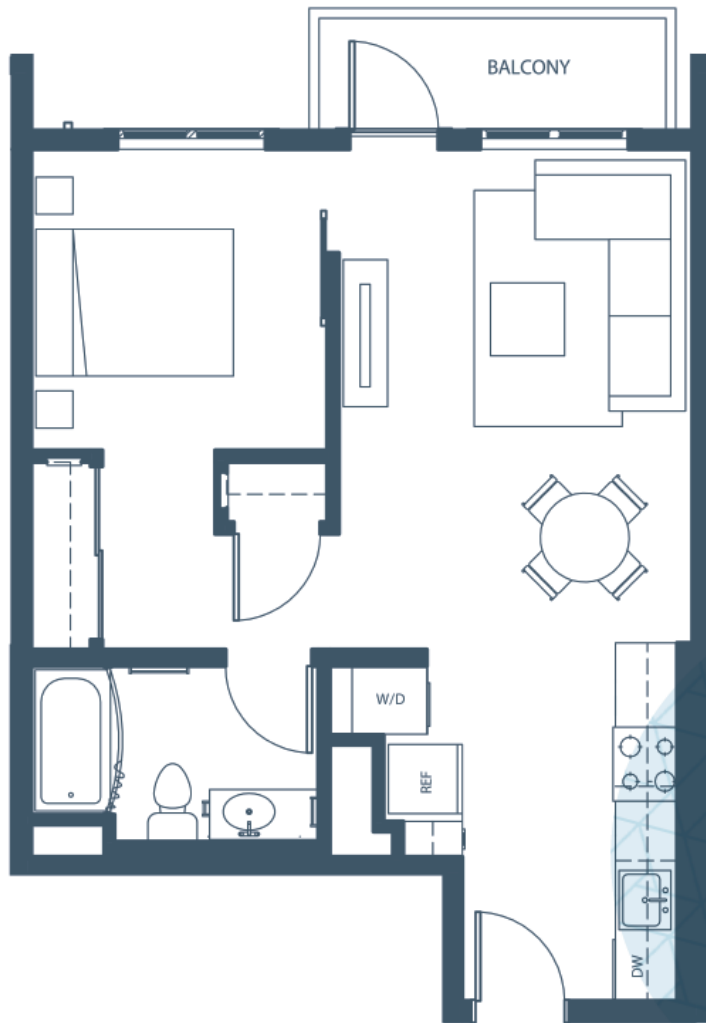

A1 | 1 Bedroom | 1 Bath | 620 ft²

APARTMENT #

DEPOSIT

RENT

OTHER

MOVE-IN DATE

Floor plans are not to scale; square footage is approximate.

Attwell