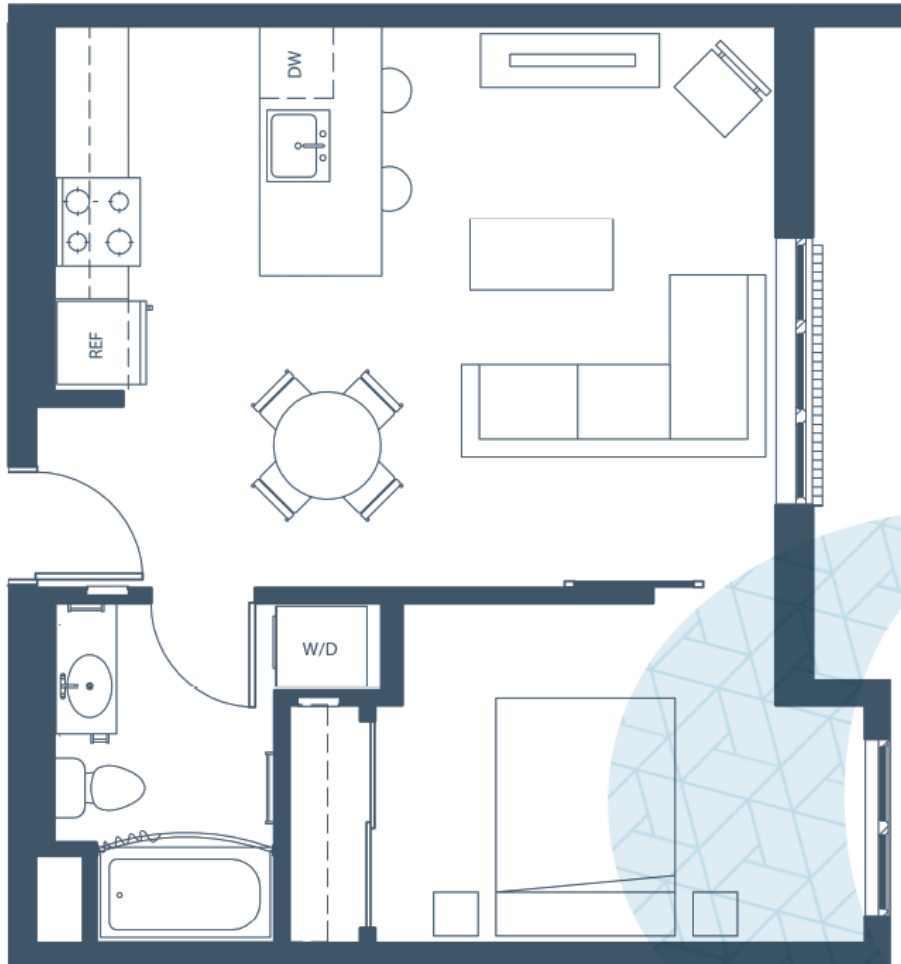

A 1 Bedroom | 1 Bath | 605 ft²

APARTMENT #

DEPOSIT

RENT

OTHER

MOVE-IN DATE

Floor plans are not to scale; square footage is approximate.

Attwell
OFF MAIN