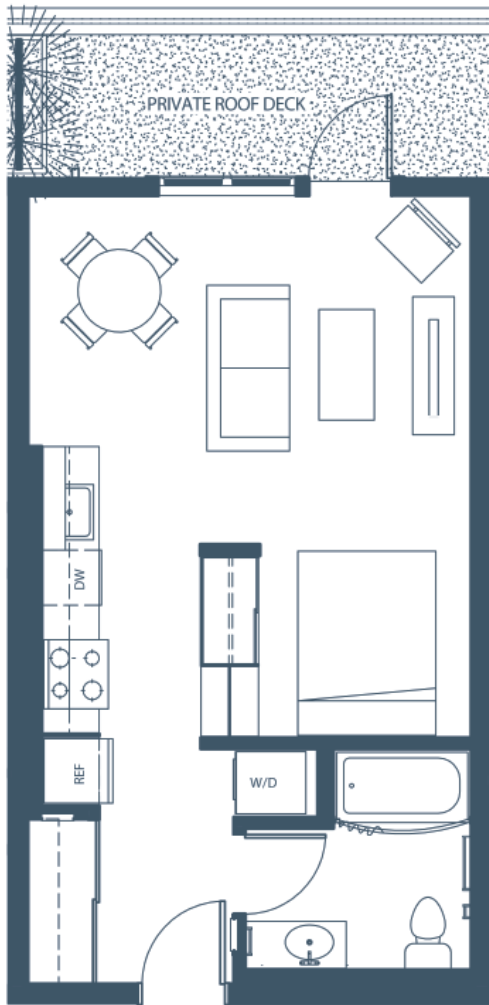

S2 Studio | 1 Bath | 511 ft²

APARTMENT #

DEPOSIT

RENT

OTHER

MOVE-IN DATE

Floor plans are not to scale; square footage is approximate.

Attwell