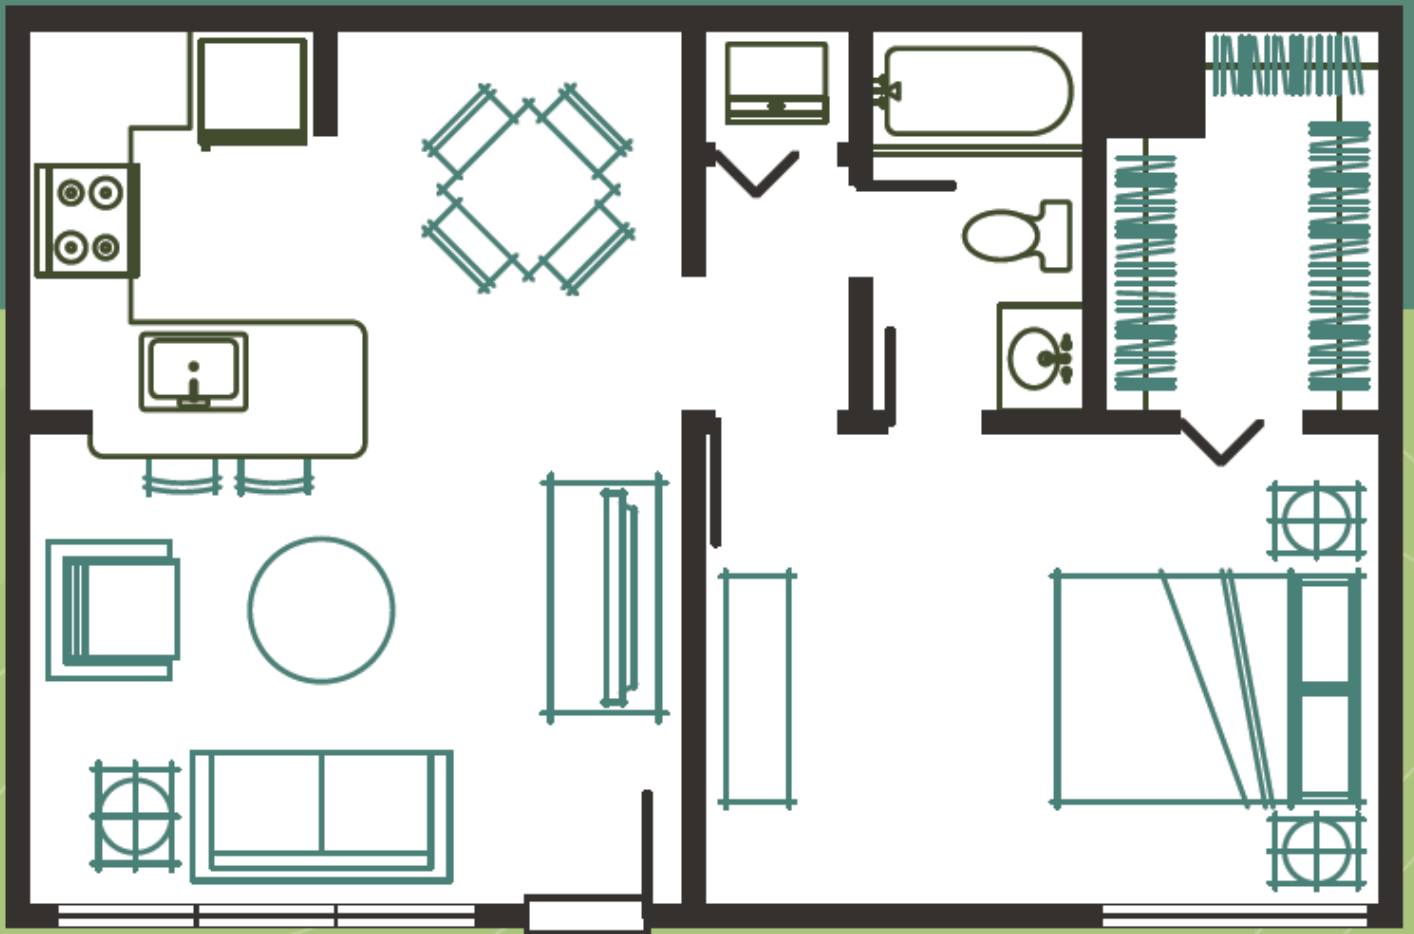

Carlisle

1 Bedroom · 1 Bath Flat · 750 SQ. FT.

6880 SW 44th Street, Suite 100 · Miami, FL 33155

305-667-4414 · ludlampoint@grandpeaks.com · www.ludlampointapartments.com