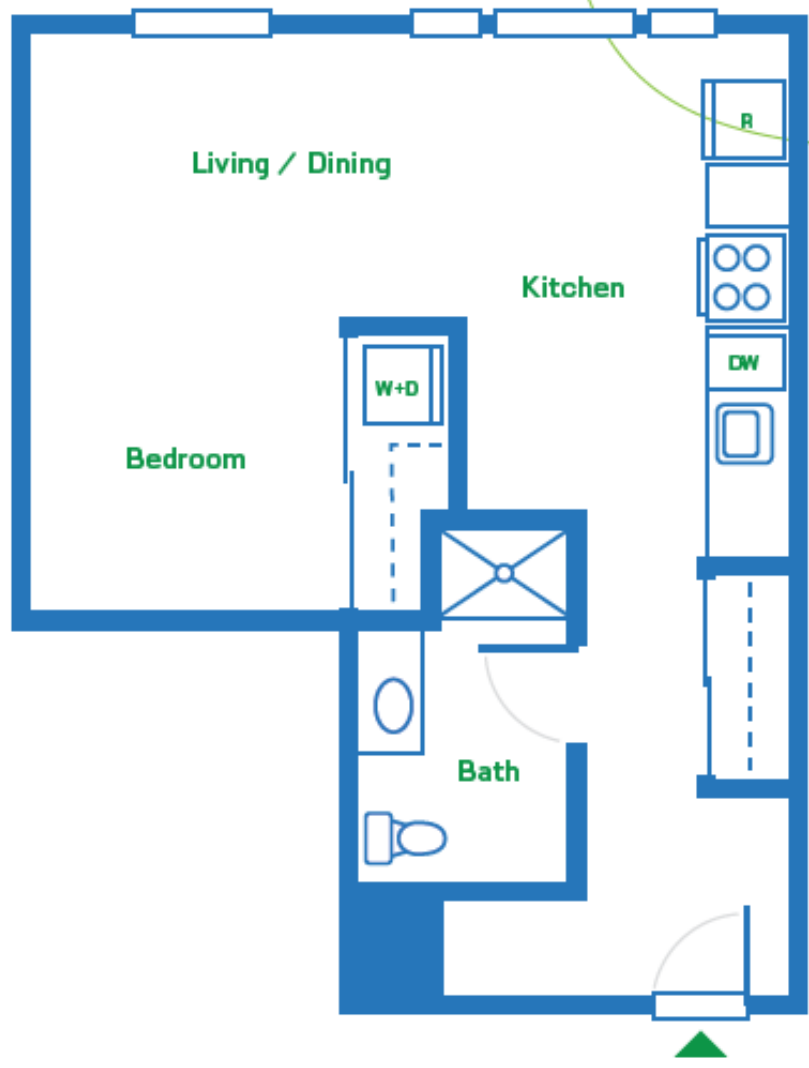

Studio 1 Bath

589 sqft

the **cameron**

1500 SW 12th Ave • Portland, OR 97201
503-222-1760
www.grandpeaks.com/thecameron
thecameron@grandpeaks.com