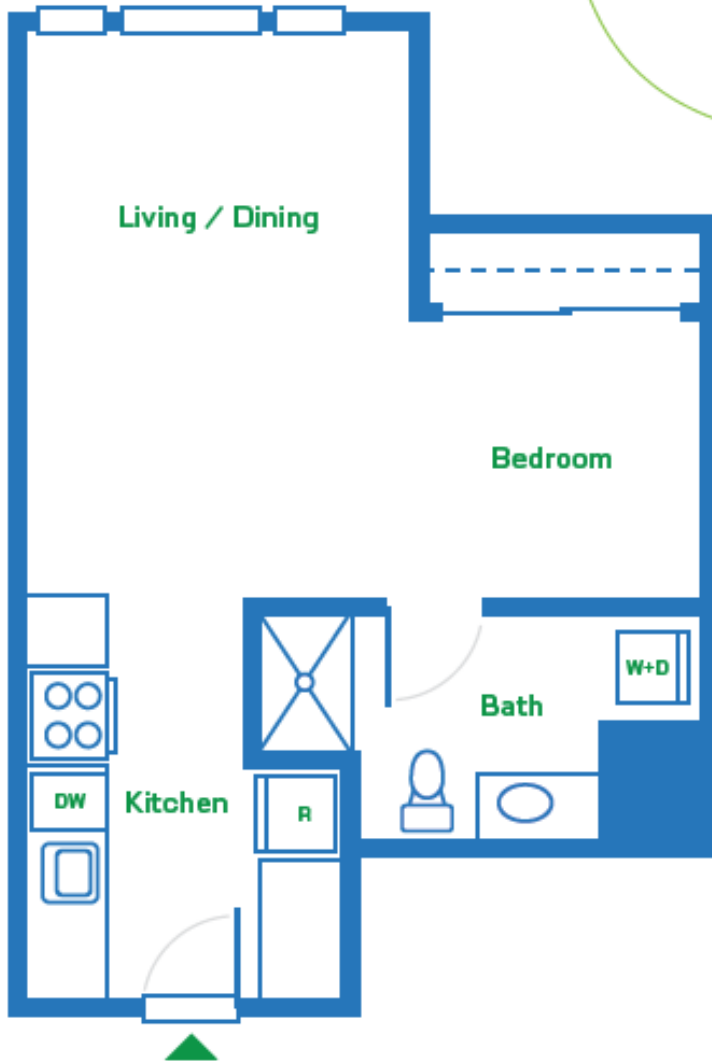

Studio 1 Bath

496 sqft

the **cameron**

1500 SW 12th Ave • Portland, OR 97201
503-222-1760
www.grandpeaks.com/thecameron
thecameron@grandpeaks.com