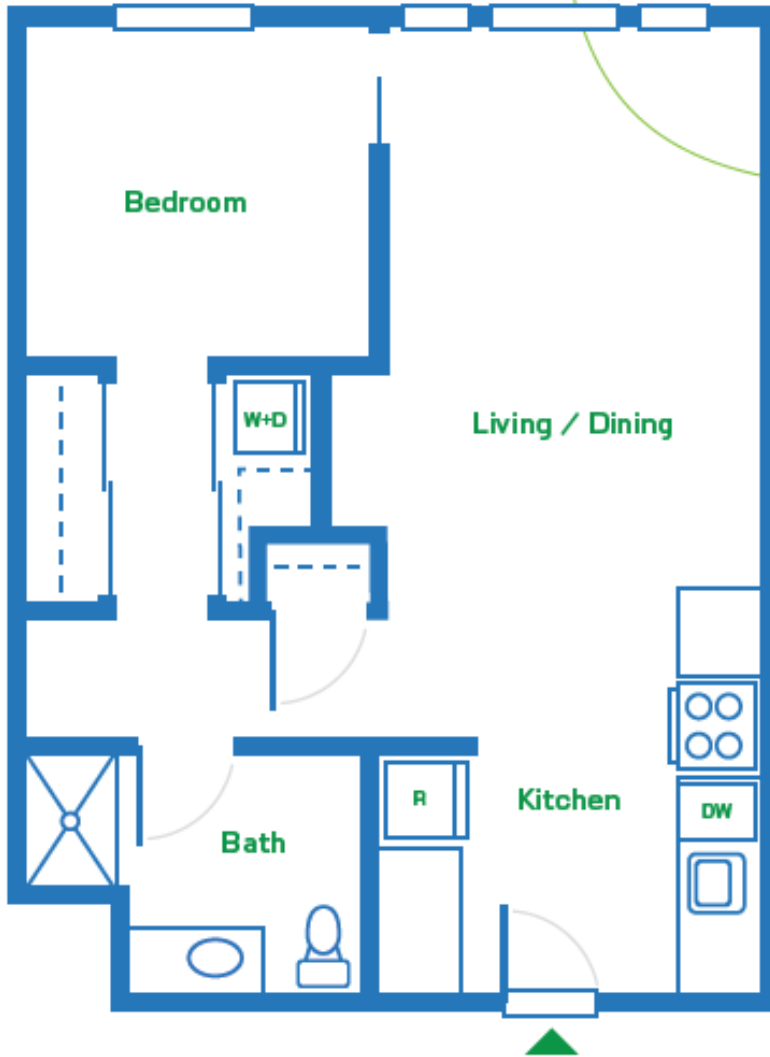

1 Bed 1 Bath

680 sqft

the **cameron**

1500 SW 12th Ave • Portland, OR 97201
503-222-1760
www.grandpeaks.com/thecameron
thecameron@grandpeaks.com