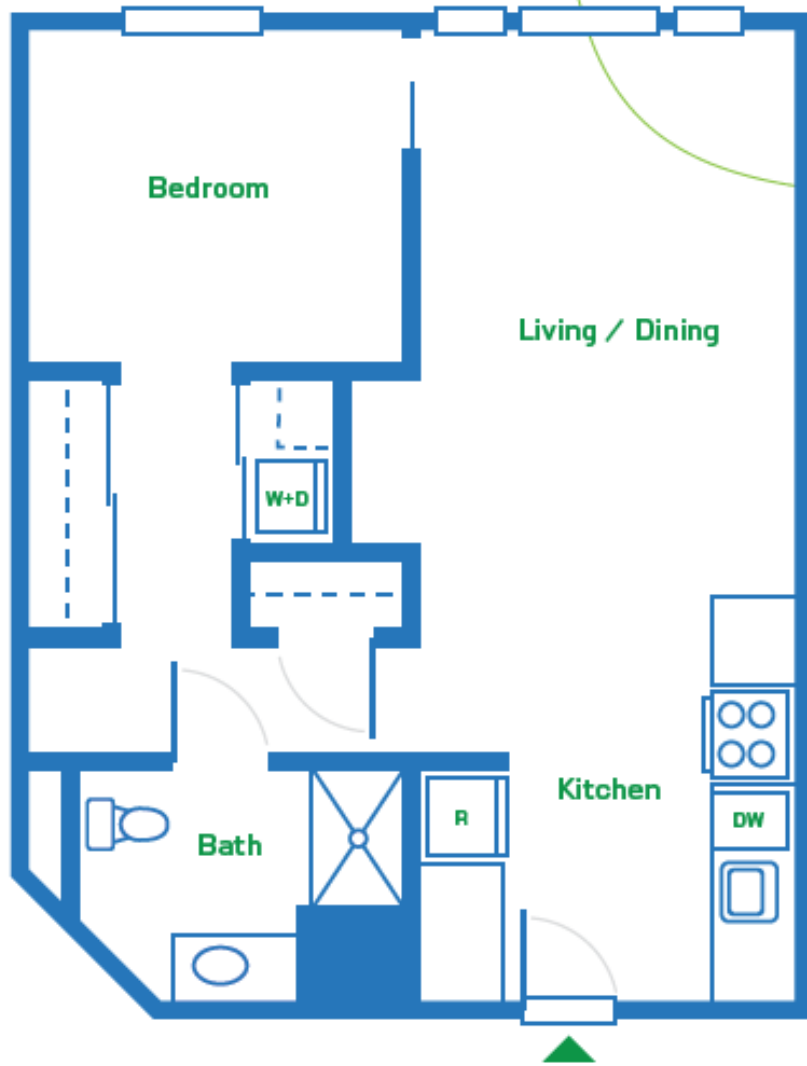

1 Bed 1 Bath

669 sqft

the **cameron**

1500 SW 12th Ave • Portland, OR 97201
503-222-1760
www.grandpeaks.com/thecameron
thecameron@grandpeaks.com

GRAND PEAKS
PROPERTY MANAGEMENT, INC.