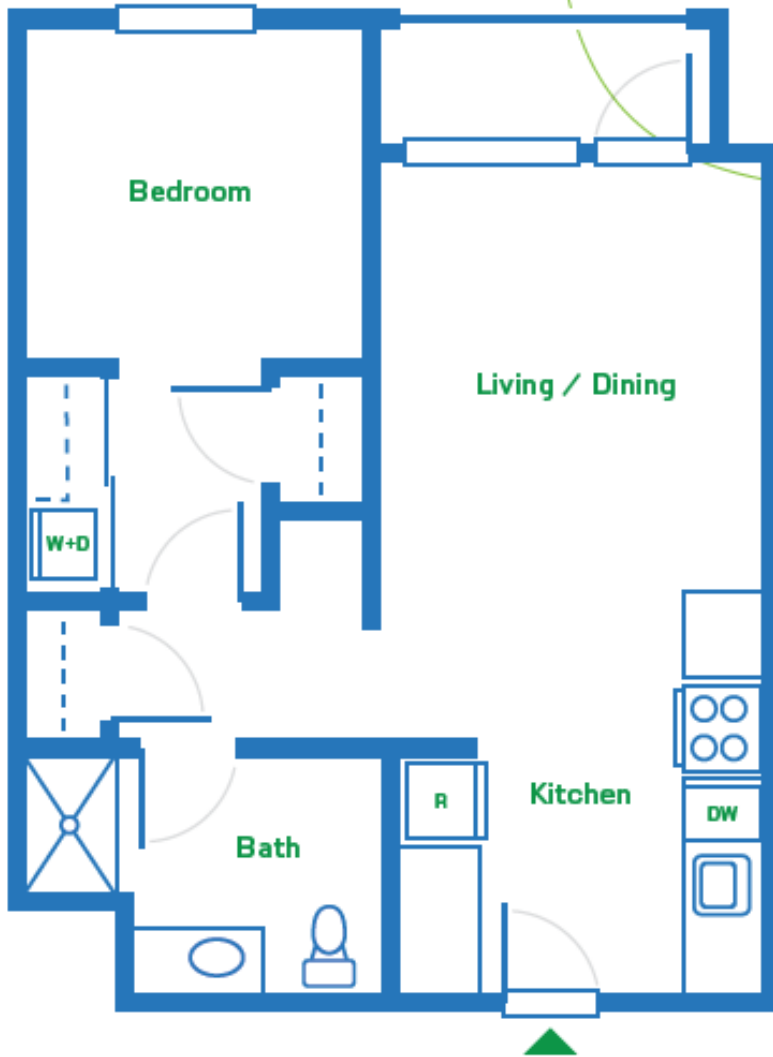

1 Bed 1 Bath

645 sqft

the **cameron**

1500 SW 12th Ave • Portland, OR 97201
503-222-1760
www.grandpeaks.com/thecameron
thecameron@grandpeaks.com