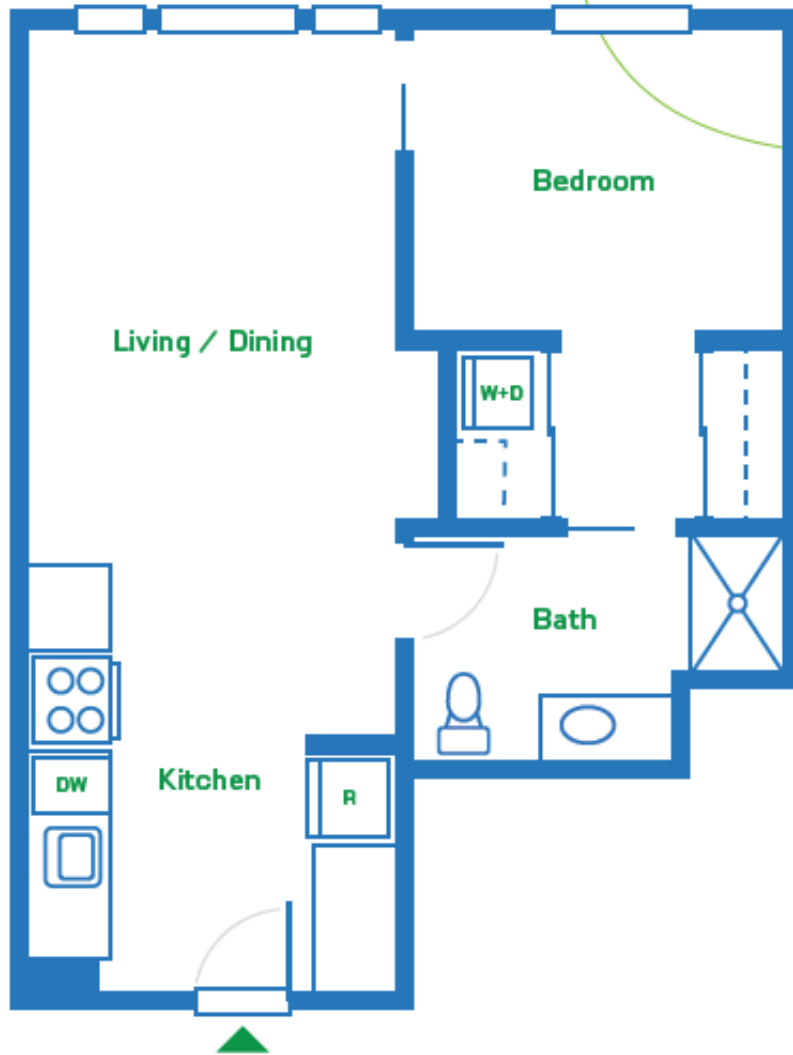

1 Bed 1 Bath

610 sqft

the **cameron**

1500 SW 12th Ave • Portland, OR 97201
503-222-1760
www.grandpeaks.com/thecameron
thecameron@grandpeaks.com