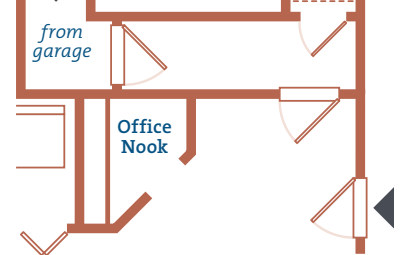

Floor plans are not to scale; square footage is approximate.

3rd Floor

2nd Floor with Attached Garage

1st Floor with Attached Garage

The Lodge

at Frisco Bridges

8568 Warren Parkway | Frisco TX 75034

phone 972-335-8333 | fax 972-335-6464