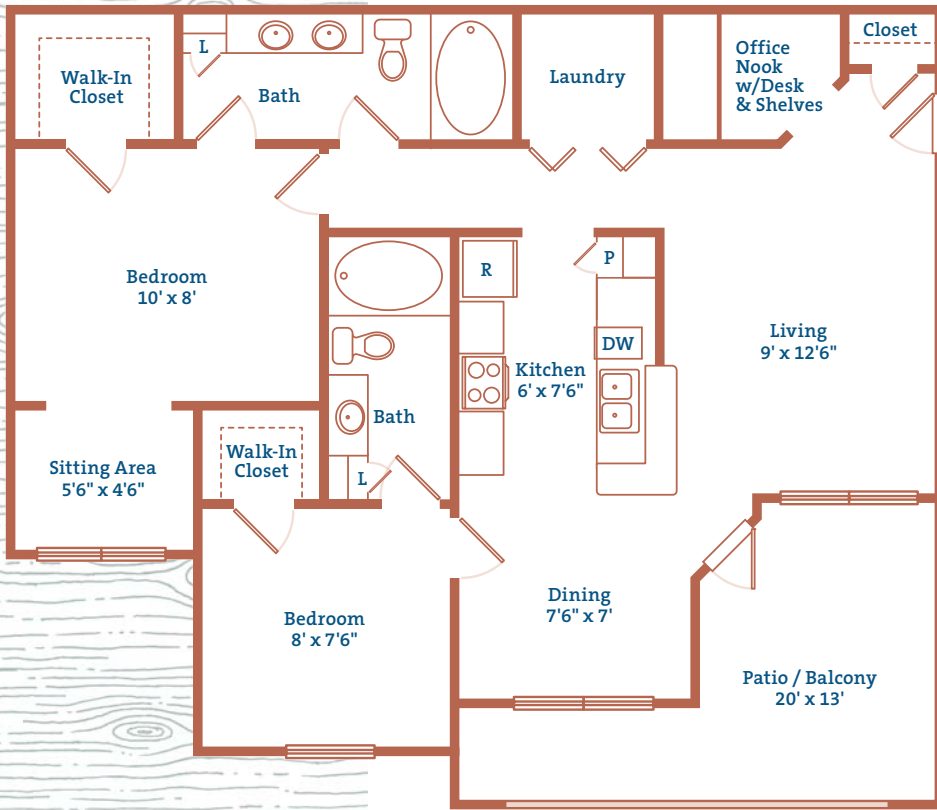

The El Tovor

2 BEDROOM | 2 BATH | B2

1,278-1,382 SQUARE FEET

apt number

rent

deposit

other

move-in date

Floor plans are not to scale; square footage is approximate.

3rd Floor

2nd Floor with Attached Garage

1st Floor with Attached Garage

The Lodge

at Frisco Bridges

8568 Warren Parkway | Frisco TX 75034

phone 972-335-8333 | fax 972-335-6464