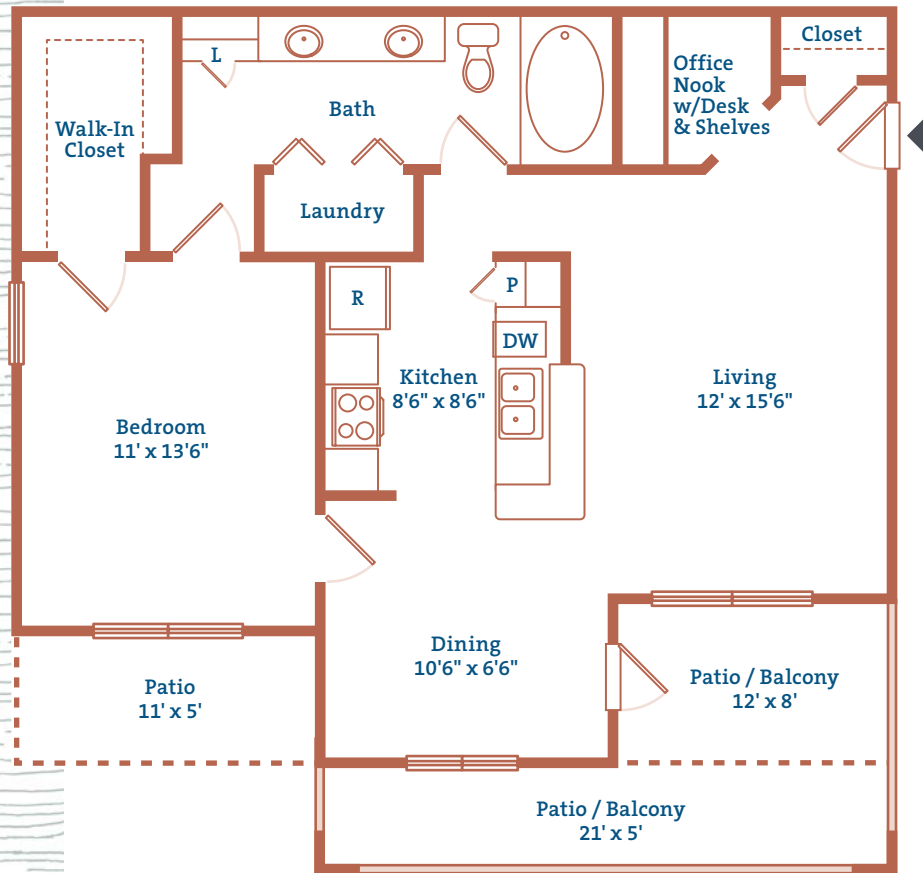

The Bryce

1 BEDROOM | 1 BATH | A3

925-954 SQUARE FEET

apt number

rent

deposit

other

move-in date

Floor plans are not to scale; square footage is approximate.

The Lodge
at Frisco Bridges

8568 Warren Parkway | Frisco TX 75034

phone 972-335-8333 | fax 972-335-6464

TheLodge@GrandPeaks.com | www.TheLodgeAtFriscoBridges.com