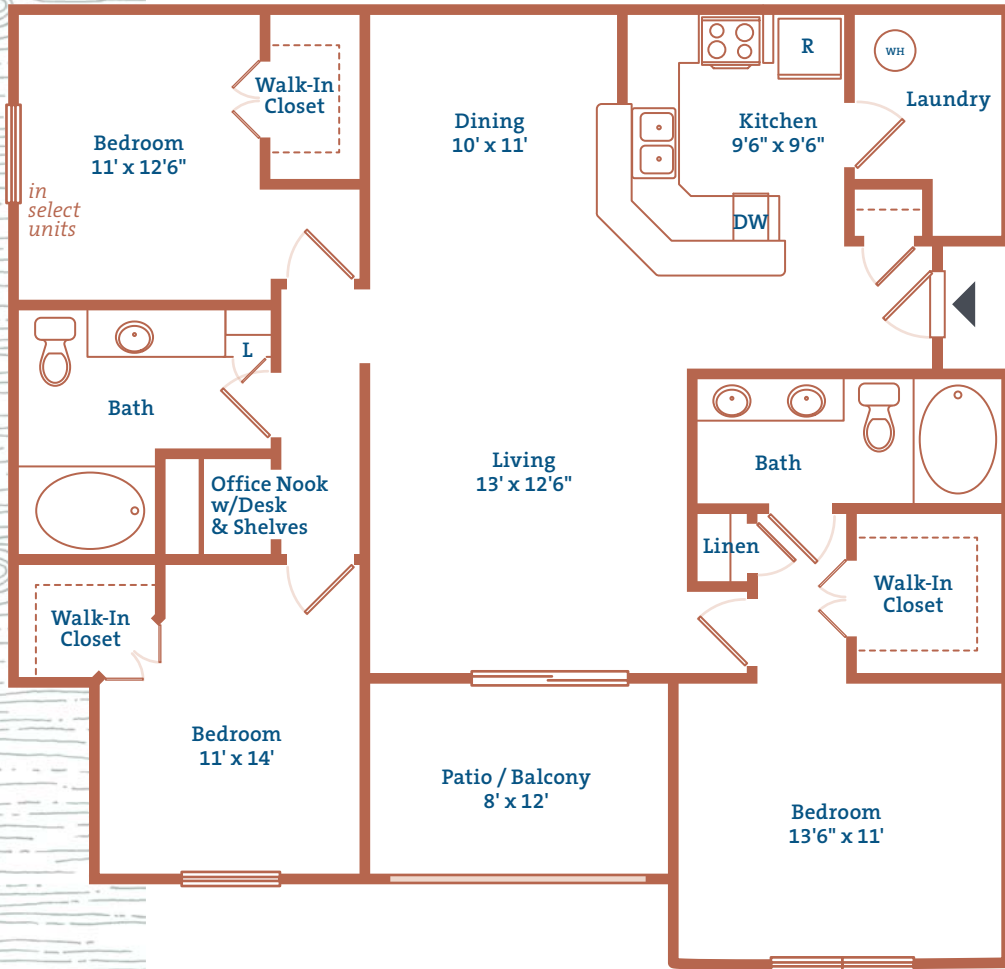

The Baniff

3 BEDROOM | 2 BATH | C1

1,436-1,448 SQUARE FEET

apt number

rent

deposit

other

move-in date

Floor plans are not to scale; square footage is approximate.

The Lodge
at Frisco Bridges

8568 Warren Parkway | Frisco TX 75034

phone 972-335-8333 | fax 972-335-6464

TheLodge@GrandPeaks.com | www.TheLodgeAtFriscoBridges.com

The Lodge at Frisco Bridges @LodgeAtFrisco @LodgeAtFriscoBridges