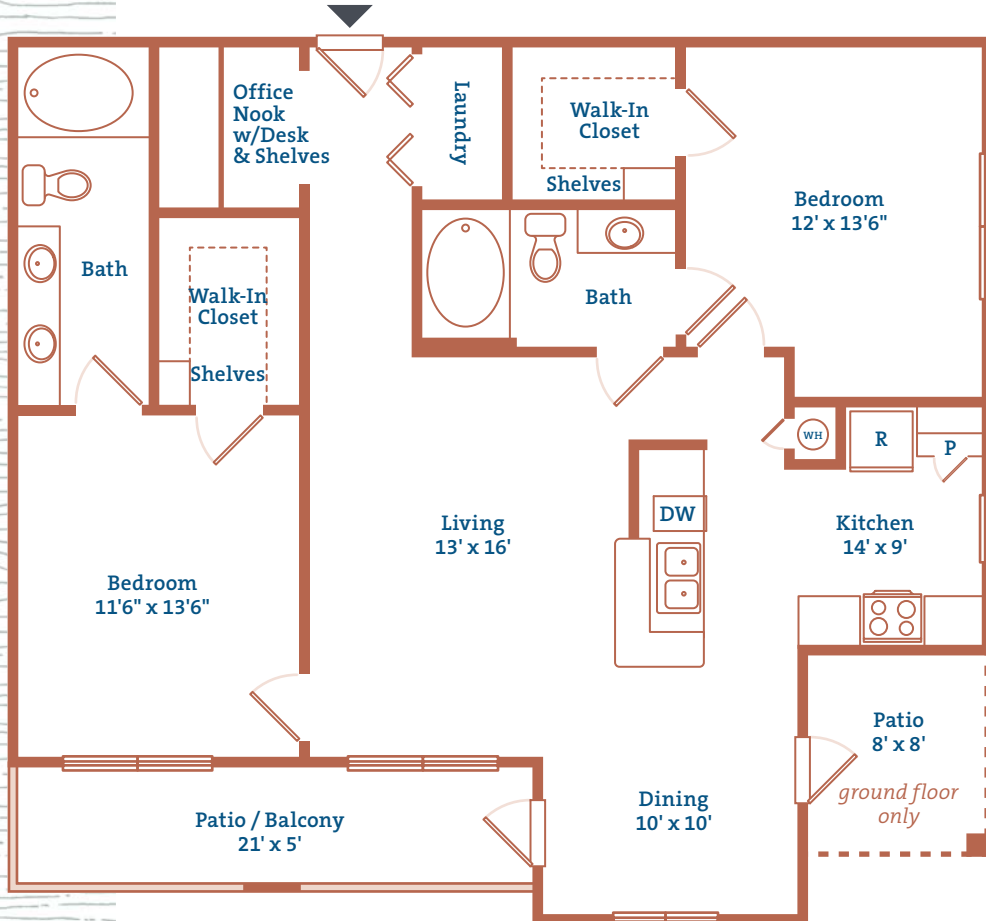

The Ahwahnee

2 BEDROOM | 2 BATH | B1
1,260 SQUARE FEET

apt number

rent

deposit

other

move-in date

Floor plans are not to scale; square footage is approximate.