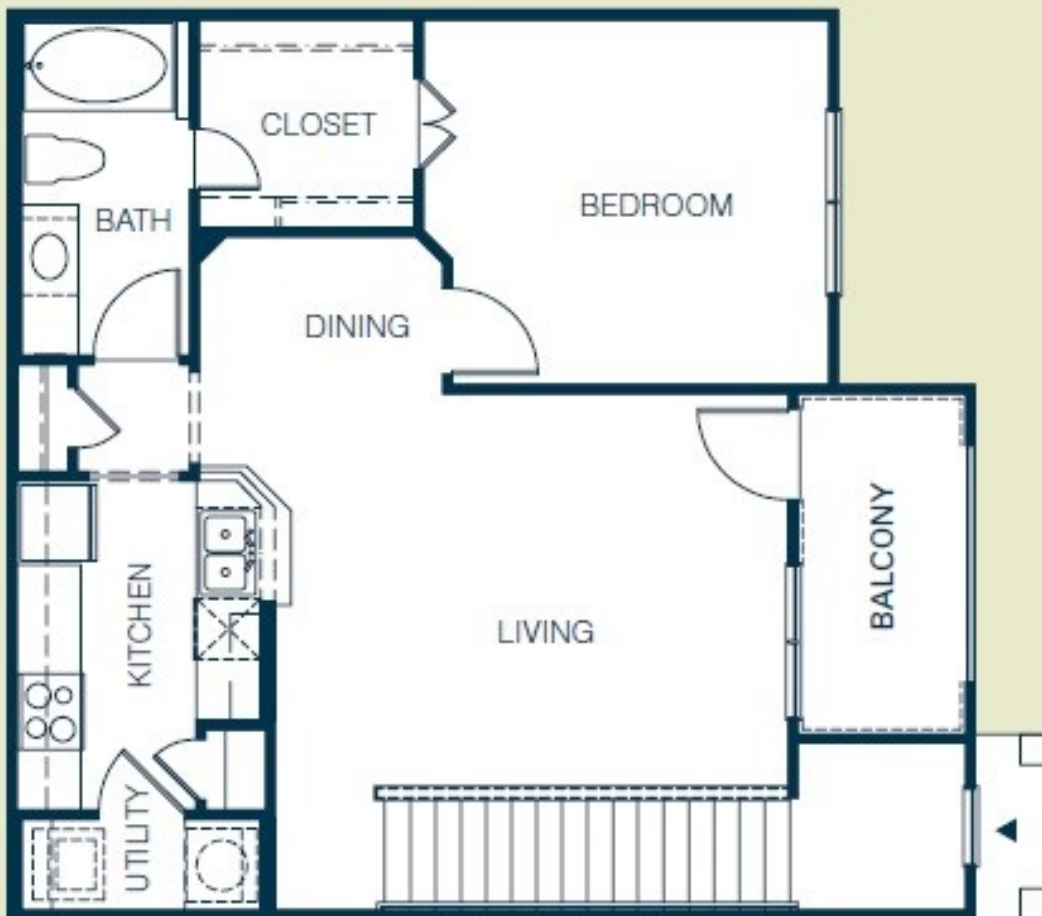

WINDERMERE

ONE BEDROOM | **ONE** BATH

830 SQUARE FEET

Floor Plan Not to Scale

GRANDESTATES
@ KELLER

500 North Tarrant Parkway • Keller, Texas 76248 Phone: 817-743-1000
keller@grandpeaks.com • www.grandestatesatkeller.com