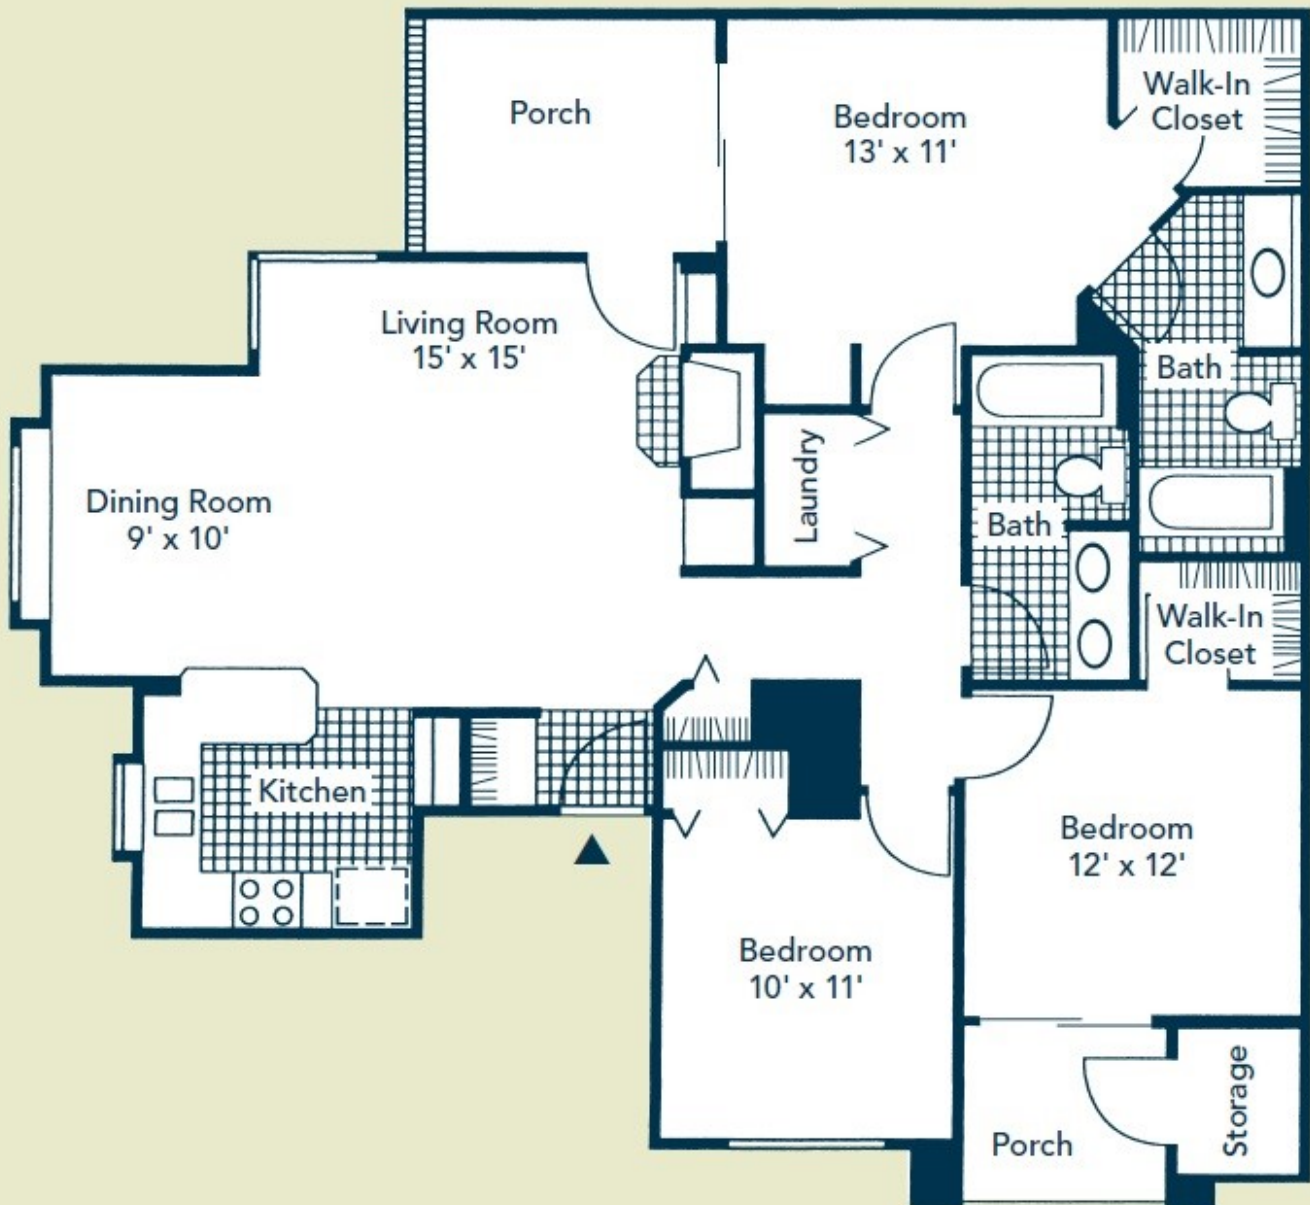

CHAUCER'S MANSION

THREE BEDROOM | **TWO** BATH

1214 SQUARE FEET

**CANTERBURY
COURTS**

2600 Renner Road, Richardson, TX 75082
canterbury@grandpeaks.com | 972.994.4663