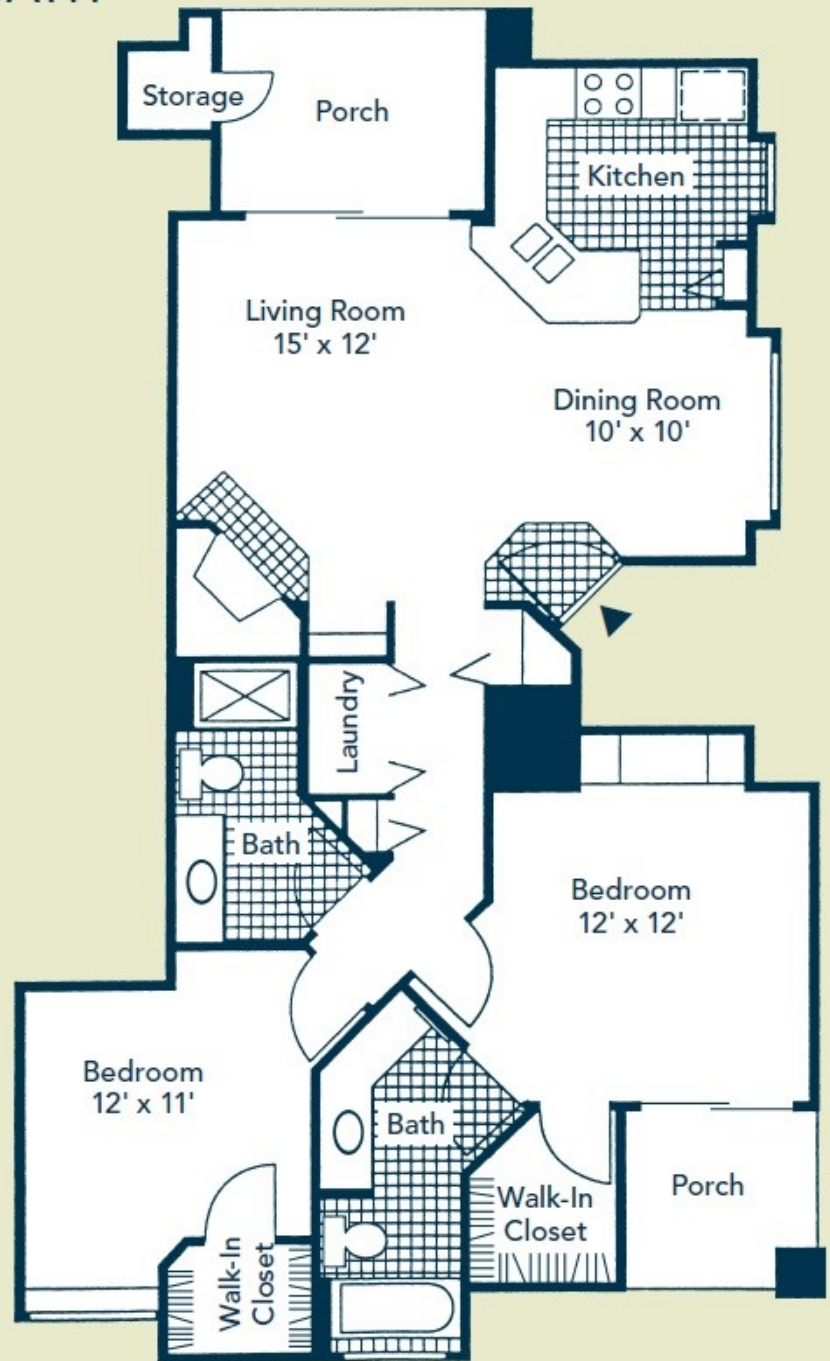

**CANTERBURY
COURTS**

FRANKLIN'S MANOR
TWO BEDROOM | TWO BATH
1060 SQUARE FEET

2600 Renner Road, Richardson, TX 75082
canterbury@grandpeaks.com | 972.994.4663