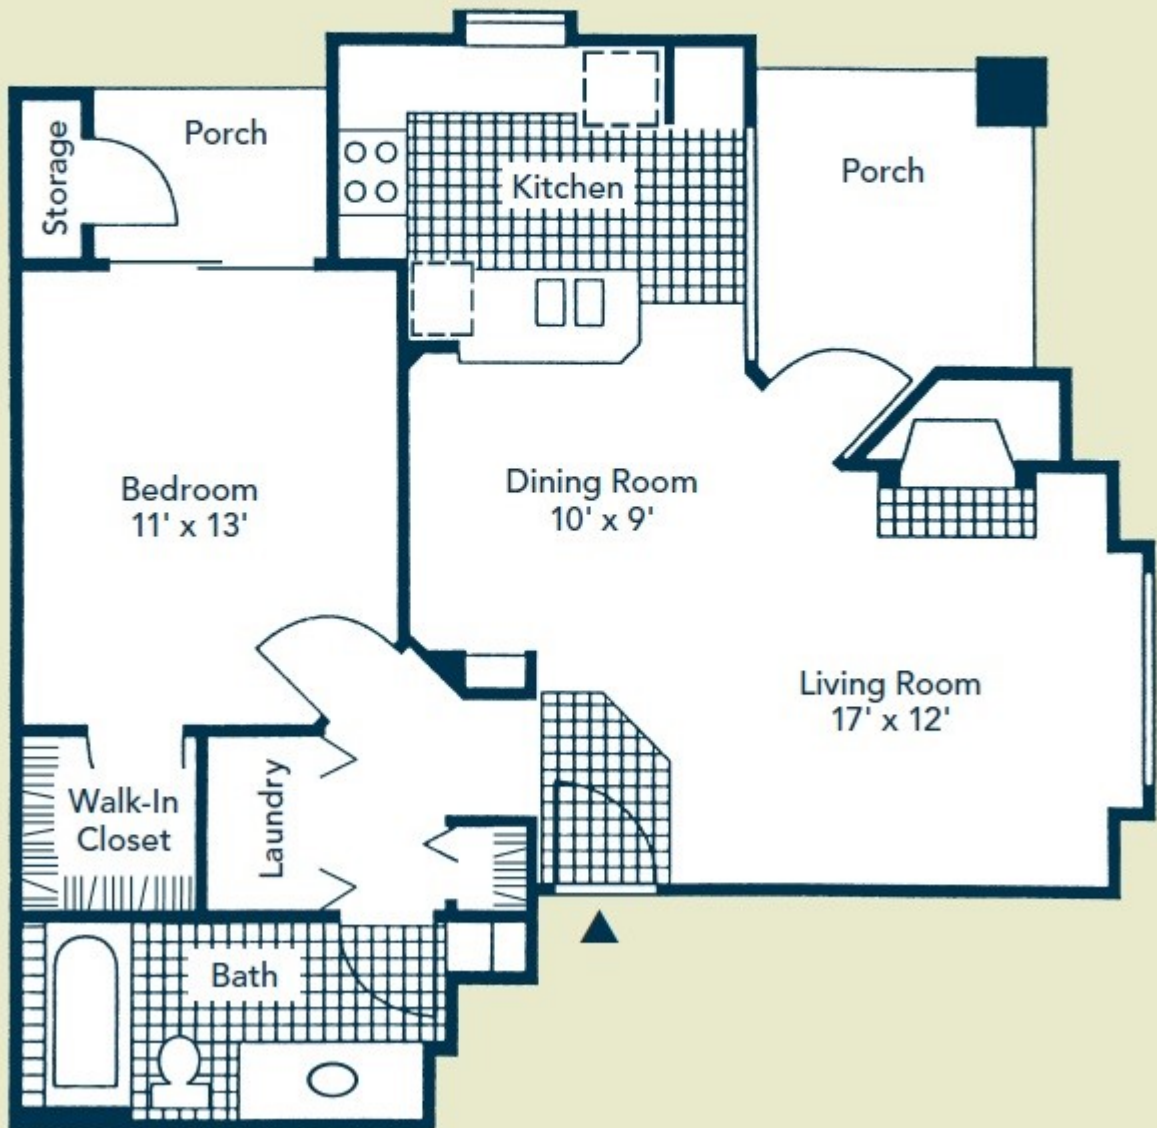

# SQUIRE'S VILLA

## ONE BEDROOM | ONE BATH

712 SQUARE FEET

2600 Renner Road, Richardson, TX 75082  
canterbury@grandpeaks.com | 972.994.4663