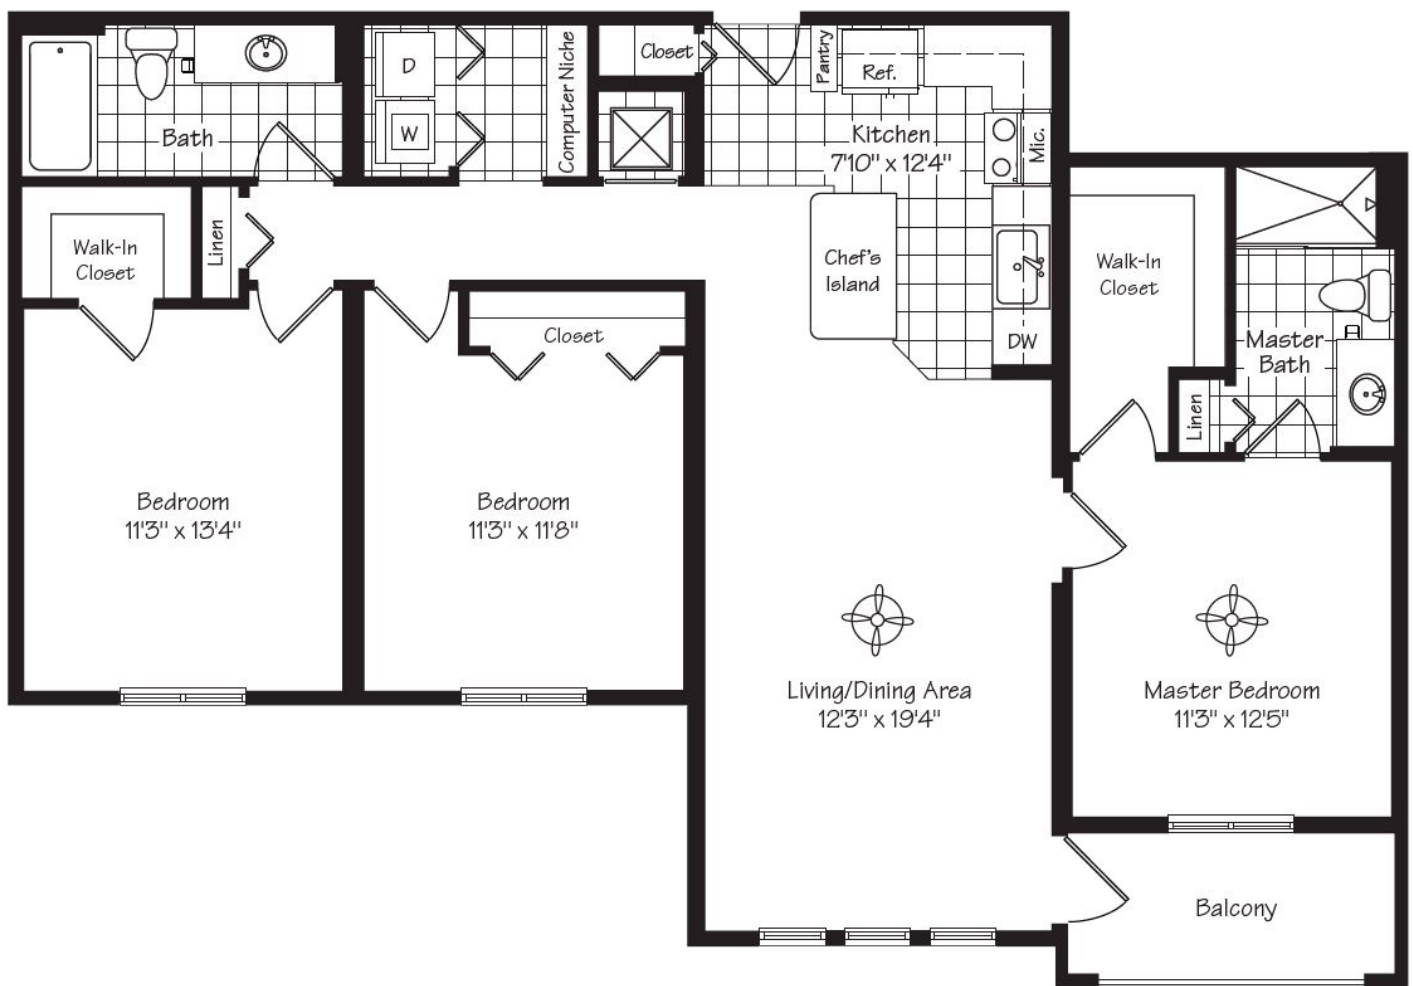

Dahlia

THREE BEDROOM | TWO BATH

1,309 SQ FT

13500 NW 3rd Street • Plantation, FL 33325

T 954-577-3335 • www.SoleroApartments.com • solero@grandpeaks.com