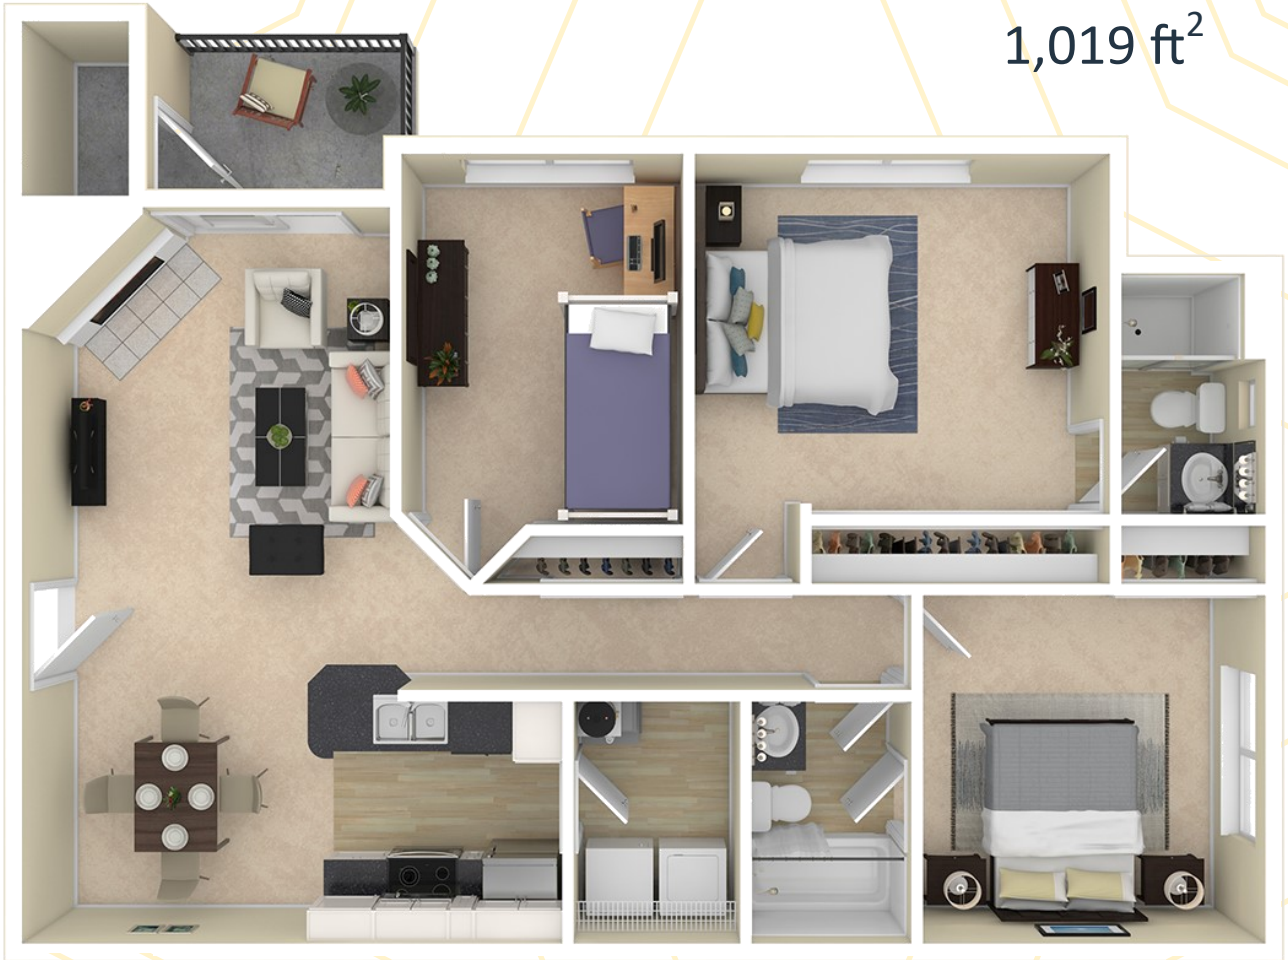

CAPPELLA DEN

Two Bed + Two Bath

1,019 ft²

FIREPLACE ONLY ON
THIRD FLOOR
PLANK FLOORING
THROUGHOUT ON
1ST FLOOR UNITS
ONLY

Renderings are intended only as a general reference. Features, materials, finishes and layout of unit may be different than shown.