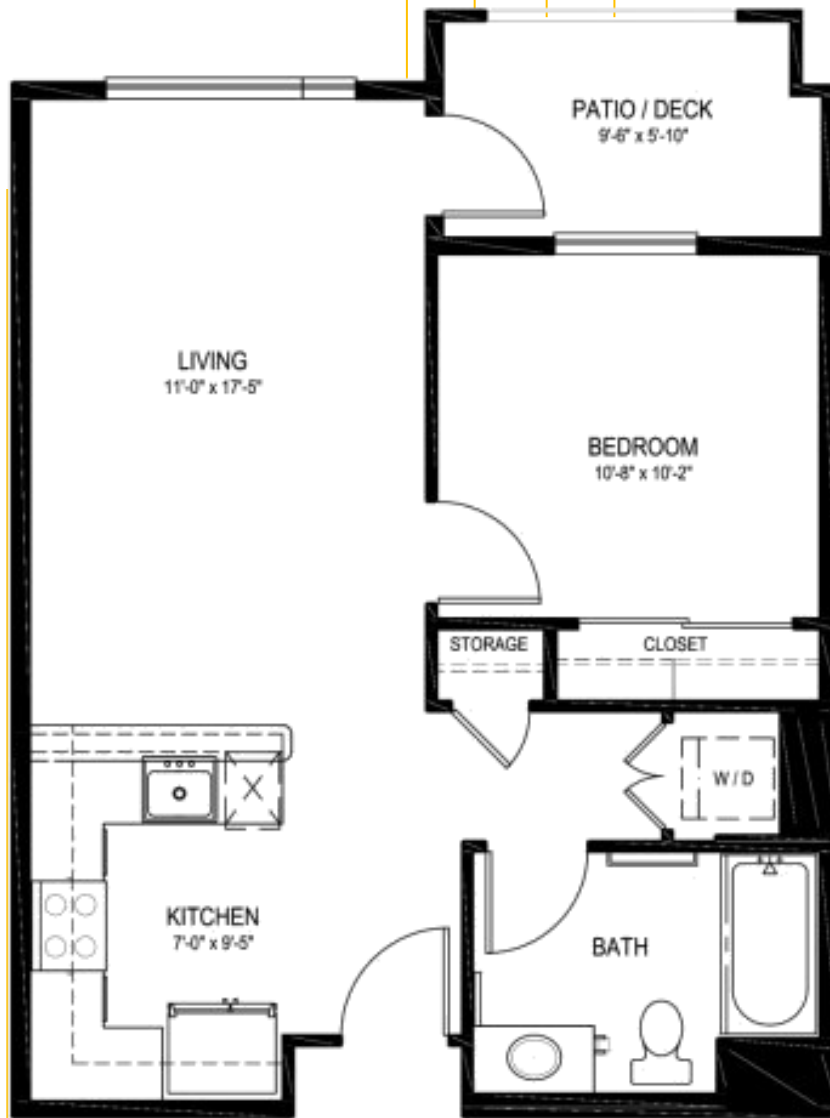

LINDEN

HAMILTON

ONE BED | TWO BATH

576 SQ FT

LEVEL 2-4

1250 EAST BURNSIDE | PORTLAND, OR 97214
503-208-3127 | LINDEN@GRANDPEAKS.COM | WWW.LINDENPDX.COM