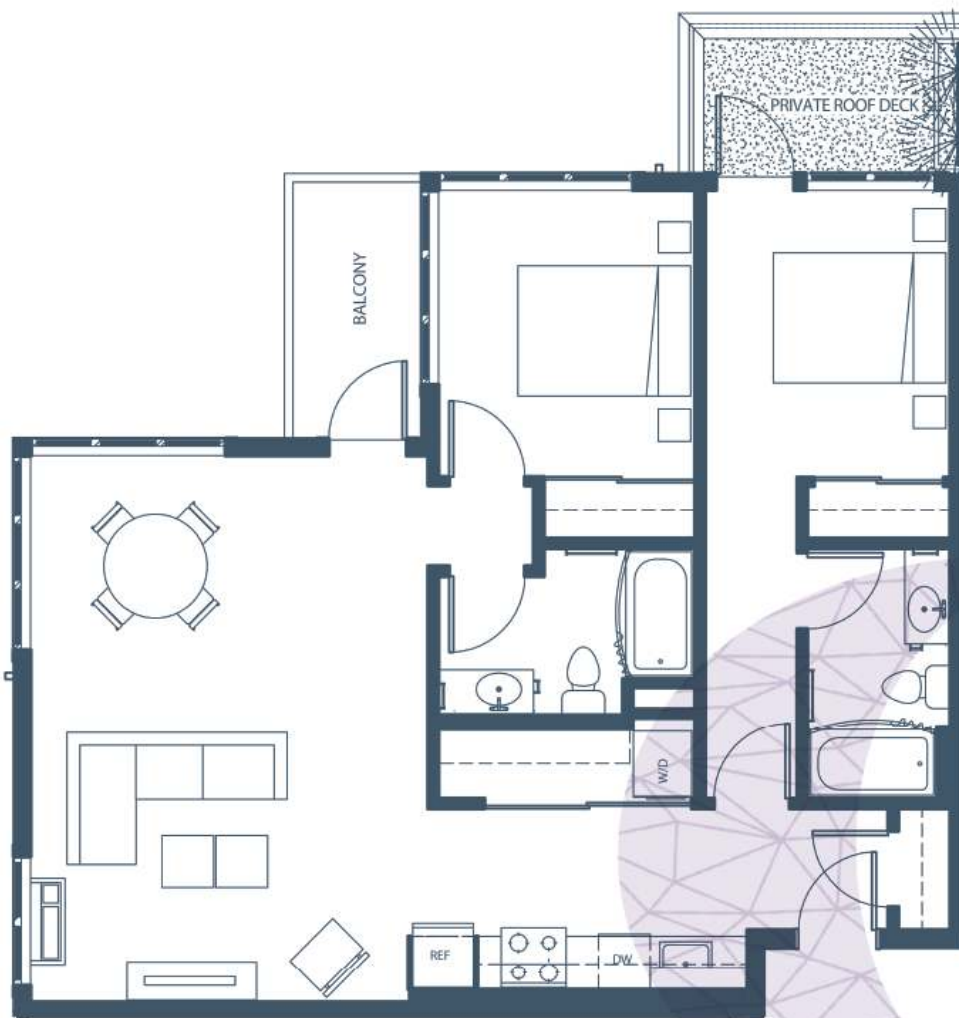

B3 2 Bedroom | 2 Bath | 1,006 ft²

APARTMENT #

DEPOSIT

RENT

OTHER

MOVE-IN DATE

Floor plans are not to scale; square footage is approximate.

STAY IN TOUCH: