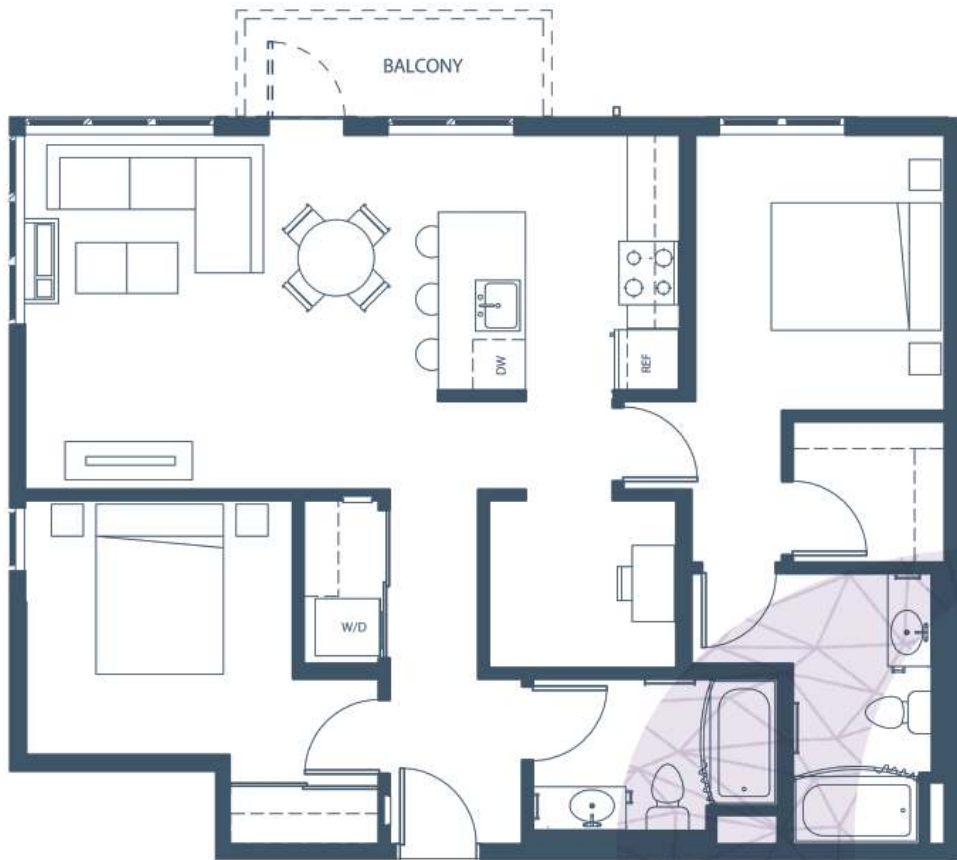

B11 2 Bedroom | Den | 2 Bath | 1,073 ft²

APARTMENT #

DEPOSIT

RENT

OTHER

.....

MOVE-IN DATE

Floor plans are not to scale; square footage is approximate.