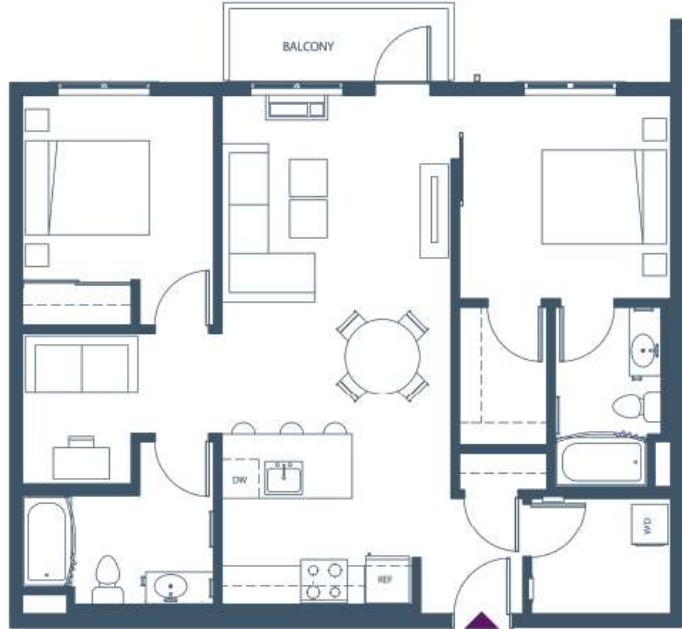

B10 2 Bedroom | Den | 2 Bath | 1,041 ft²

B10-ANSI

APARTMENT #

DEPOSIT

RENT

OTHER

.....

MOVE-IN DATE