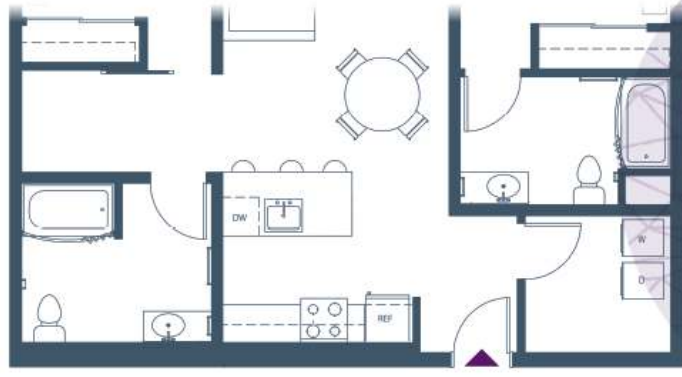

B10 2 Bedroom | Den | 2 Bath | 1,041 ft²

B10-ANSI

APARTMENT #

DEPOSIT

RENT

OTHER

.....

MOVE-IN DATE