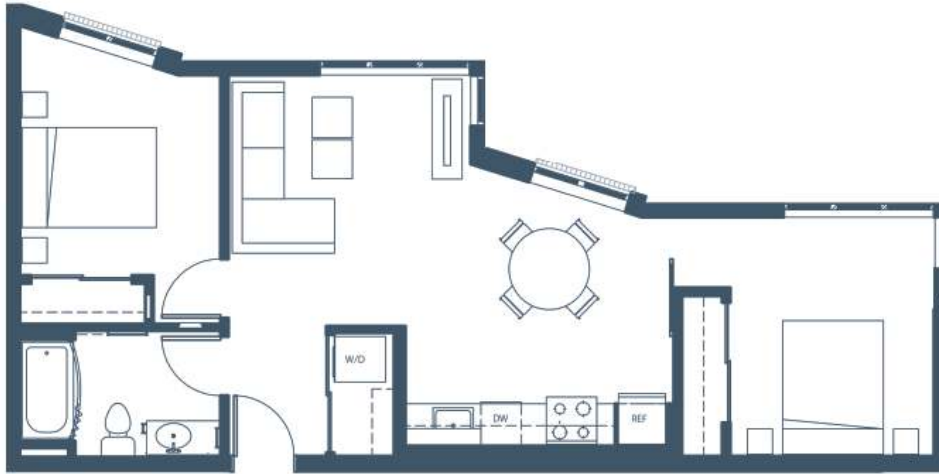

B1 2 Bedroom | 1 Bath | 811 ft²

APARTMENT #

DEPOSIT

RENT

OTHER

MOVE-IN DATE

Floor plans are not to scale; square footage is approximate.

Attwell
OFF MAIN