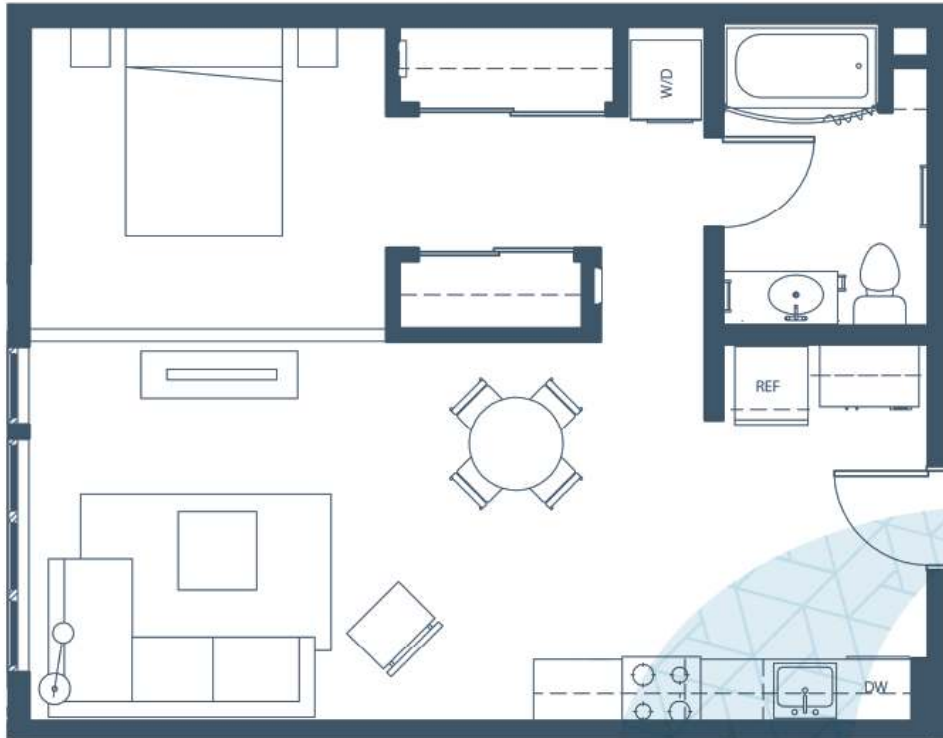

A9

1 Bedroom Loft | 1 Bath | 698 ft²

APARTMENT #

DEPOSIT

RENT

OTHER

MOVE-IN DATE

Floor plans are not to scale; square footage is approximate.