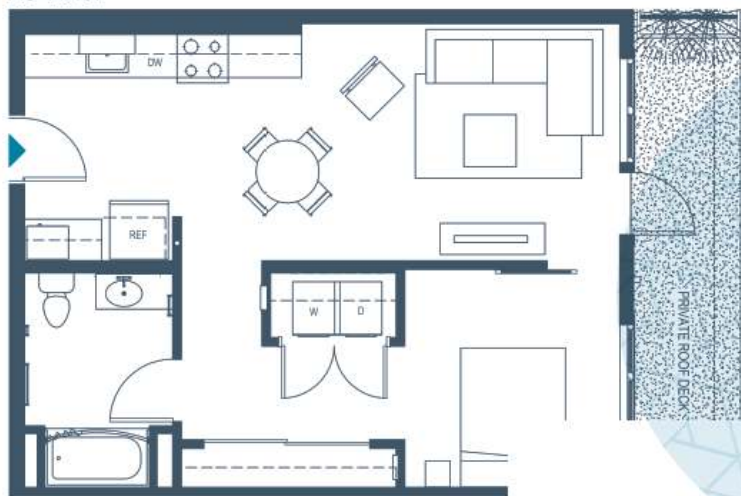

A8 | 1 Bedroom | 1 Bath | 691 ft²

A8-ANSI

APARTMENT #

DEPOSIT

RENT

OTHER

MOVE-IN DATE

Floor plans are not to scale; square footage is approximate.