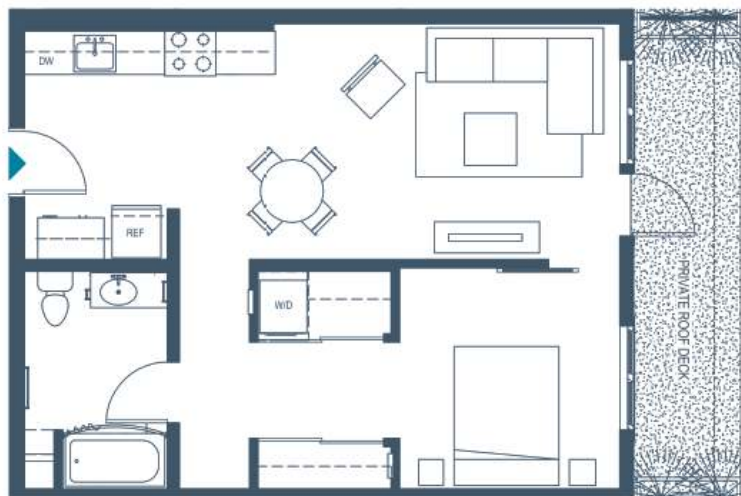

A8 | 1 Bedroom | 1 Bath | 691 ft²

A8-ANSI

APARTMENT #

DEPOSIT

RENT

OTHER

MOVE-IN DATE

Floor plans are not to scale; square footage is approximate.