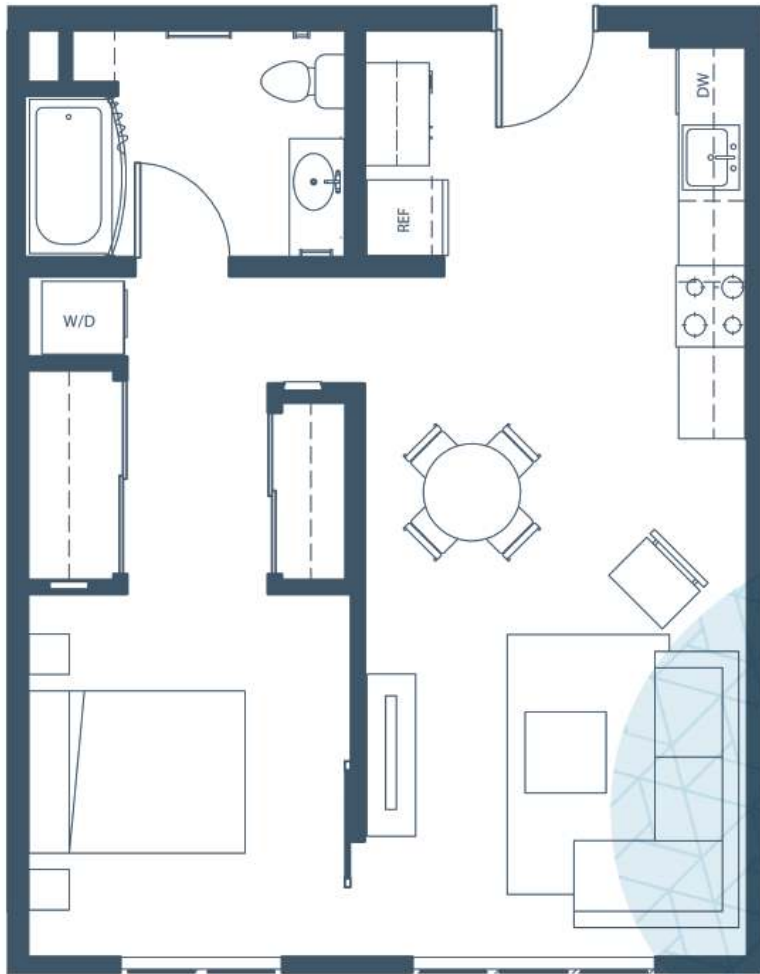

1 Bedroom | 1 Bath | 688 ft<sup>2</sup>

APARTMENT # .....

DEPOSIT .....

RENT .....

OTHER .....

MOVE-IN DATE .....

Floor plans are not to scale; square footage is approximate.

**Attwell**  
OFF MAIN