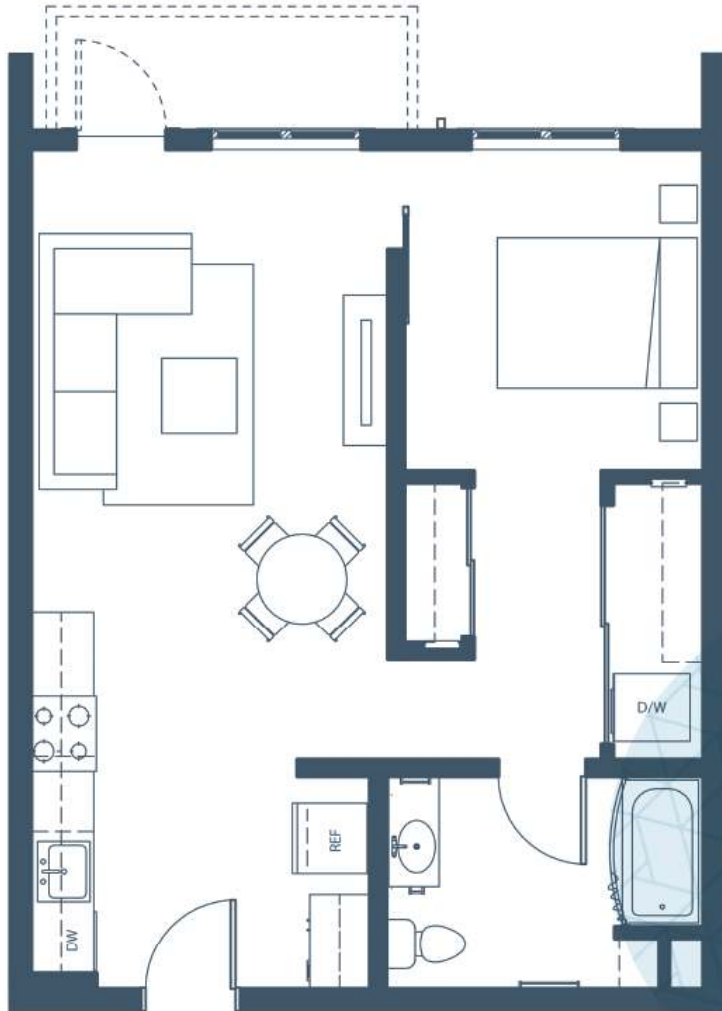

A5 | 1 Bedroom | 1 Bath | 671 ft²

APARTMENT #

DEPOSIT

RENT

OTHER

MOVE-IN DATE

Floor plans are not to scale; square footage is approximate.

Attwell