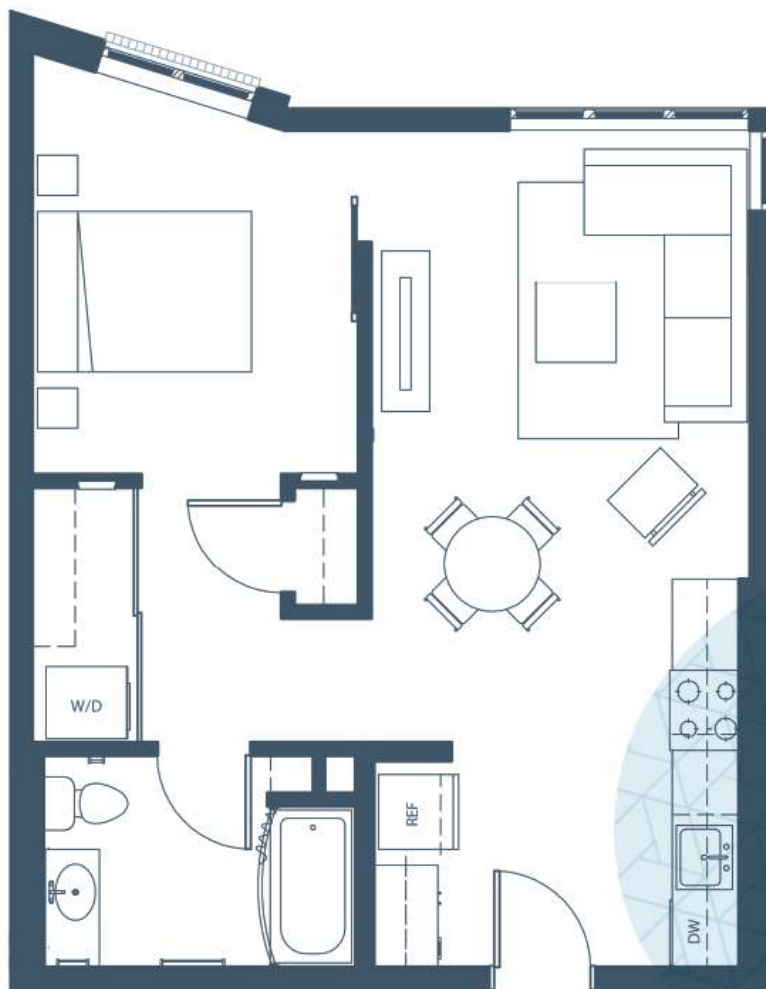

A3 | 1 Bedroom | 1 Bath | 646 ft²

APARTMENT #

DEPOSIT

RENT

OTHER

.....

MOVE-IN DATE

Floor plans are not to scale; square footage is approximate.