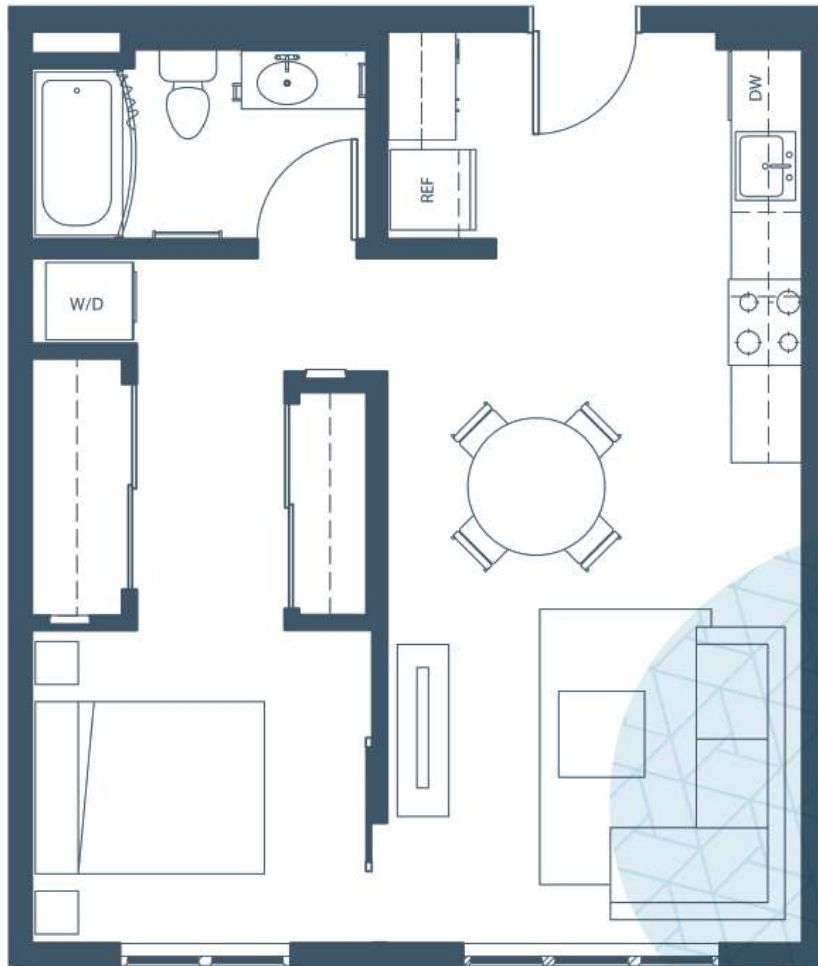

A2 | 1 Bedroom | 1 Bath | 640 ft²

APARTMENT #

DEPOSIT

RENT

OTHER

.....

MOVE-IN DATE

Floor plans are not to scale; square footage is approximate.