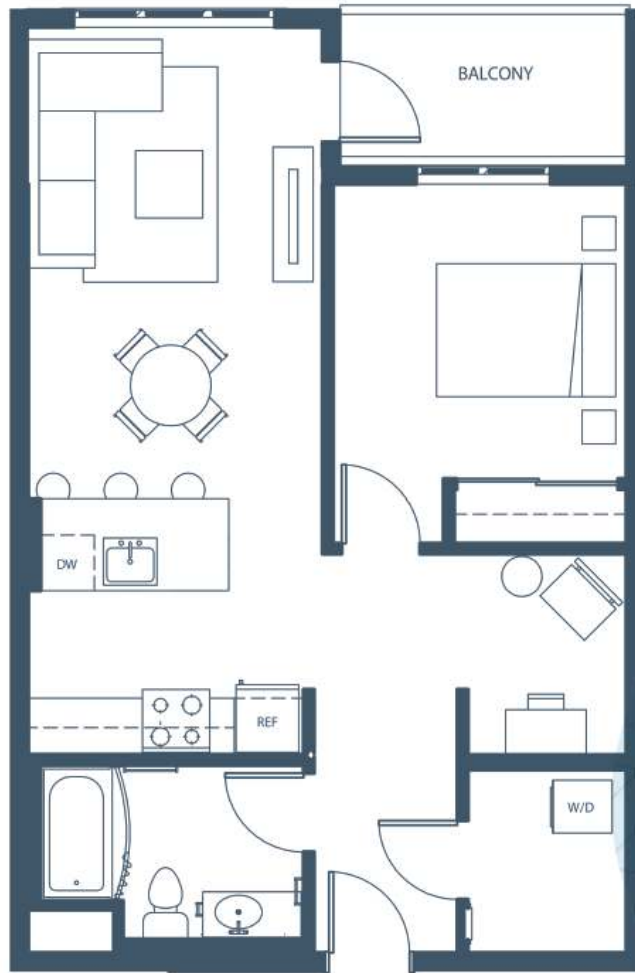

A14 | 1 Bedroom | Den | 1 Bath | 770 ft²

APARTMENT #

DEPOSIT

RENT

OTHER

MOVE-IN DATE

Floor plans are not to scale; square footage is approximate.

Attwell
OFF MAIN