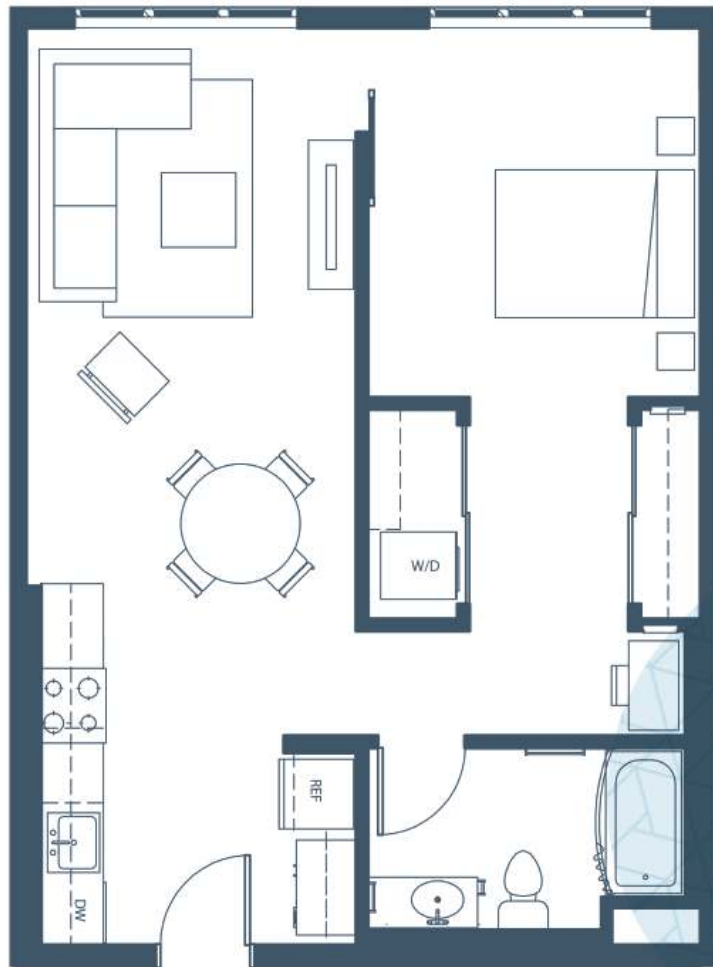

A12 | 1 Bedroom | 1 Bath | 742 ft²

APARTMENT #

DEPOSIT

RENT

OTHER

MOVE-IN DATE

Floor plans are not to scale; square footage is approximate.

Attwell