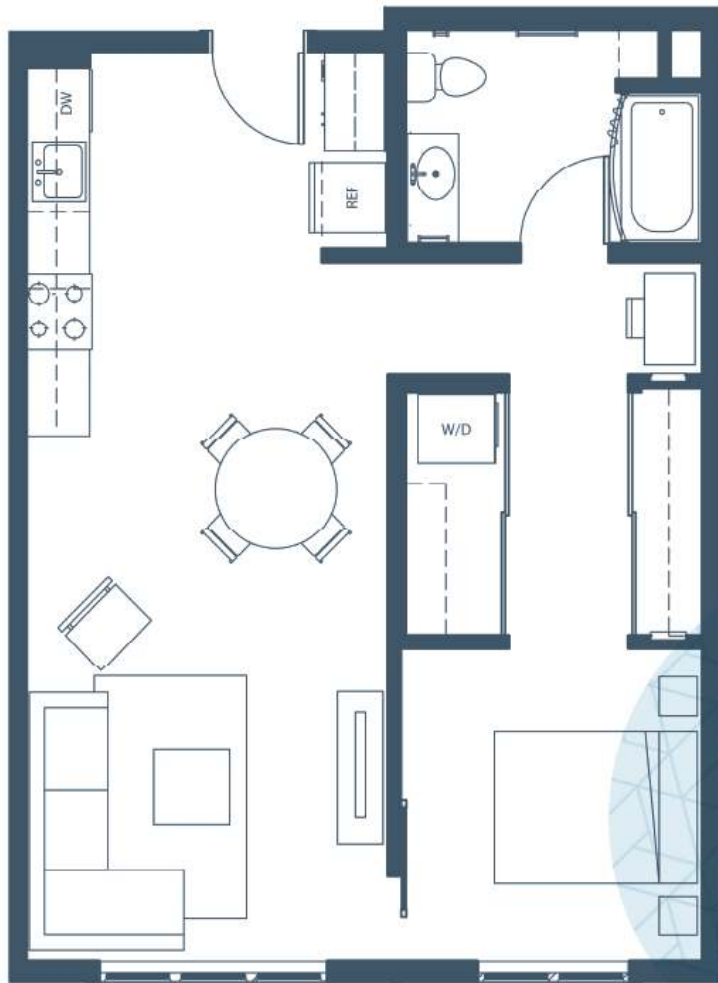

A11 1 Bedroom | 1 Bath | 733 ft²

APARTMENT #

DEPOSIT

RENT

OTHER

MOVE-IN DATE

Floor plans are not to scale; square footage is approximate.

Attwell
OFF MAIN