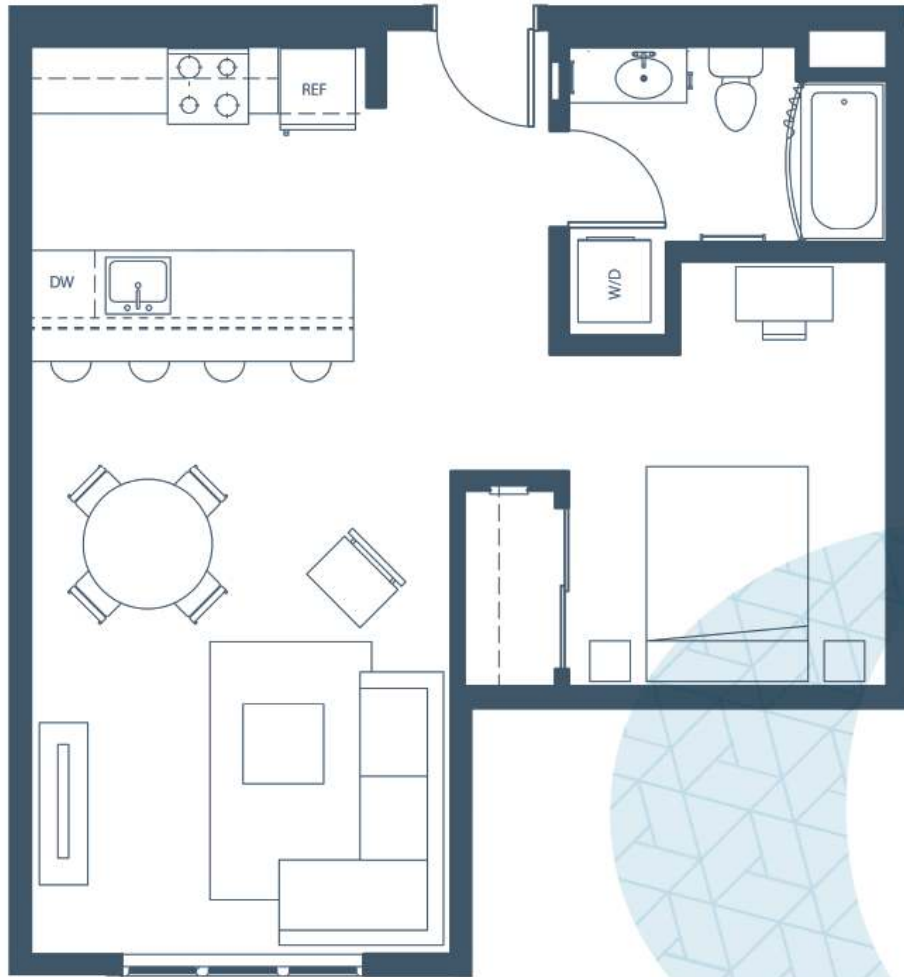

1 Bedroom Loft | 1 Bath | 710 ft²

APARTMENT #

DEPOSIT

RENT

OTHER

MOVE-IN DATE

Floor plans are not to scale; square footage is approximate.

Attwell
OFF MAIN