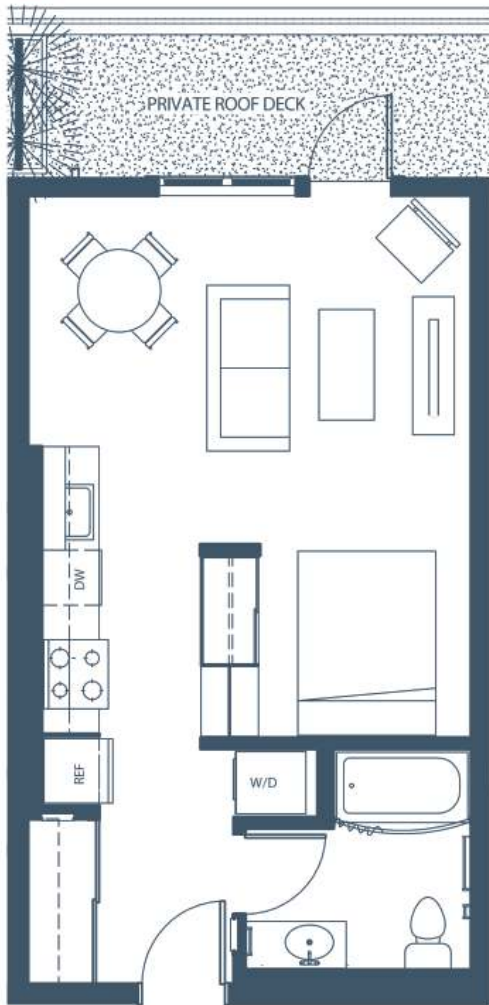

S2 Studio | 1 Bath | 511 ft²

APARTMENT #

DEPOSIT

RENT

OTHER

MOVE-IN DATE

Floor plans are not to scale; square footage is approximate.

Attwell
OFF MAIN