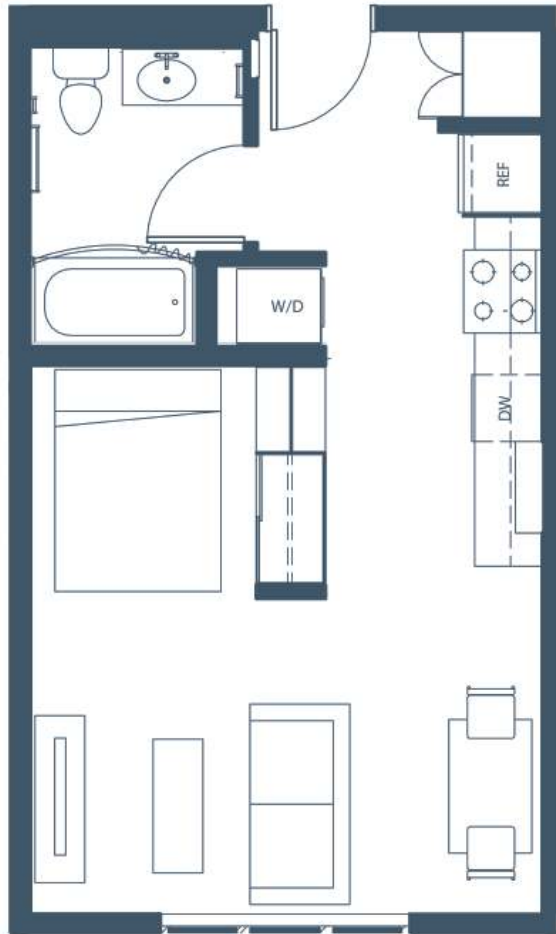

S Studio | 1 Bath | 445 ft²

APARTMENT #

DEPOSIT

RENT

OTHER

MOVE-IN DATE

Floor plans are not to scale; square footage is approximate.

Attwell
OFF MAIN